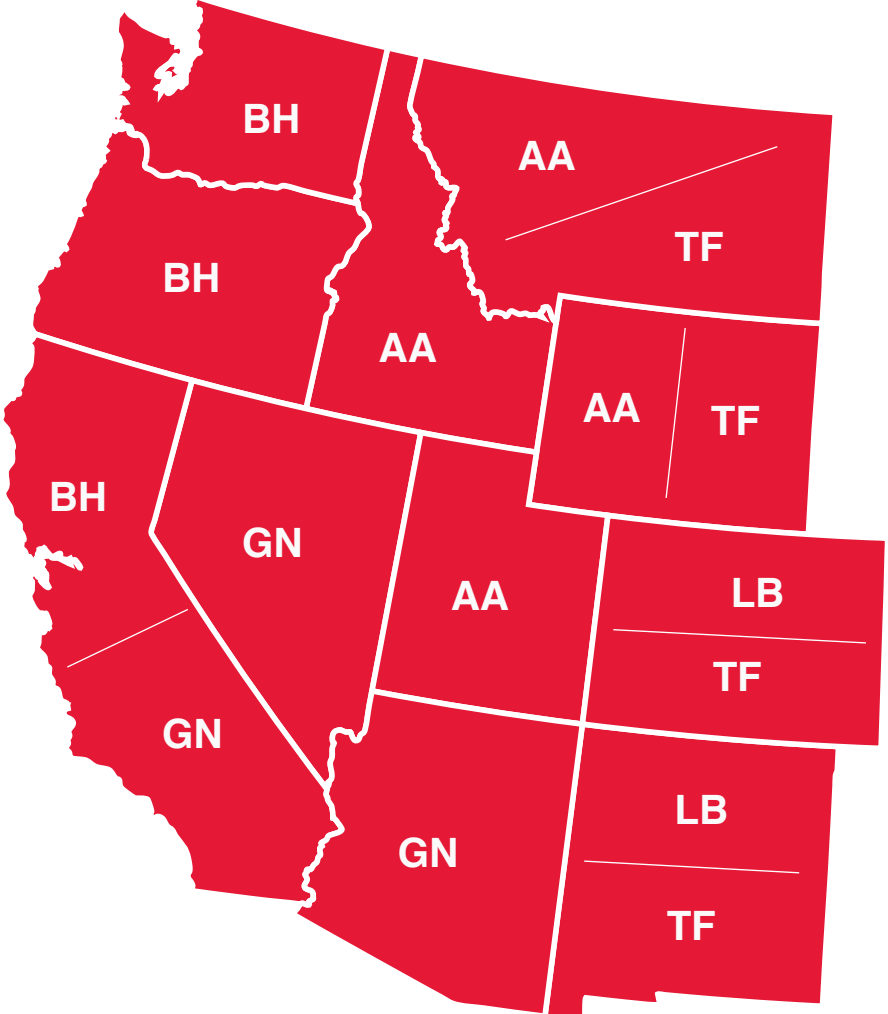

Region 5 Sales Representatives

- **[LB] Lloyd Bellinger**
  303-589-0044
  lgbsales@gmail.com
  States Covered: CO, NM
- **[TF] Travis Fletcher**
  303-717-3722
  TSFsales@gmail.com
  States Covered: CO, MT, NM, WY
- **[AA] Alan Andersen**
  801-680-3211
  alan.andersensales@gmail.com
  States Covered: ID, MT, UT, WY
- **[BH] Brandon Hansen**
  801-845-6612
  brandon@phxsalesandmarketing.com
  States Covered: CA, OR, WA
- **[GN] Goran Nedeljkovic**
  623-444-5405
  goran@phxsalesandmarketing.com
  States Covered: AZ, CA, NV