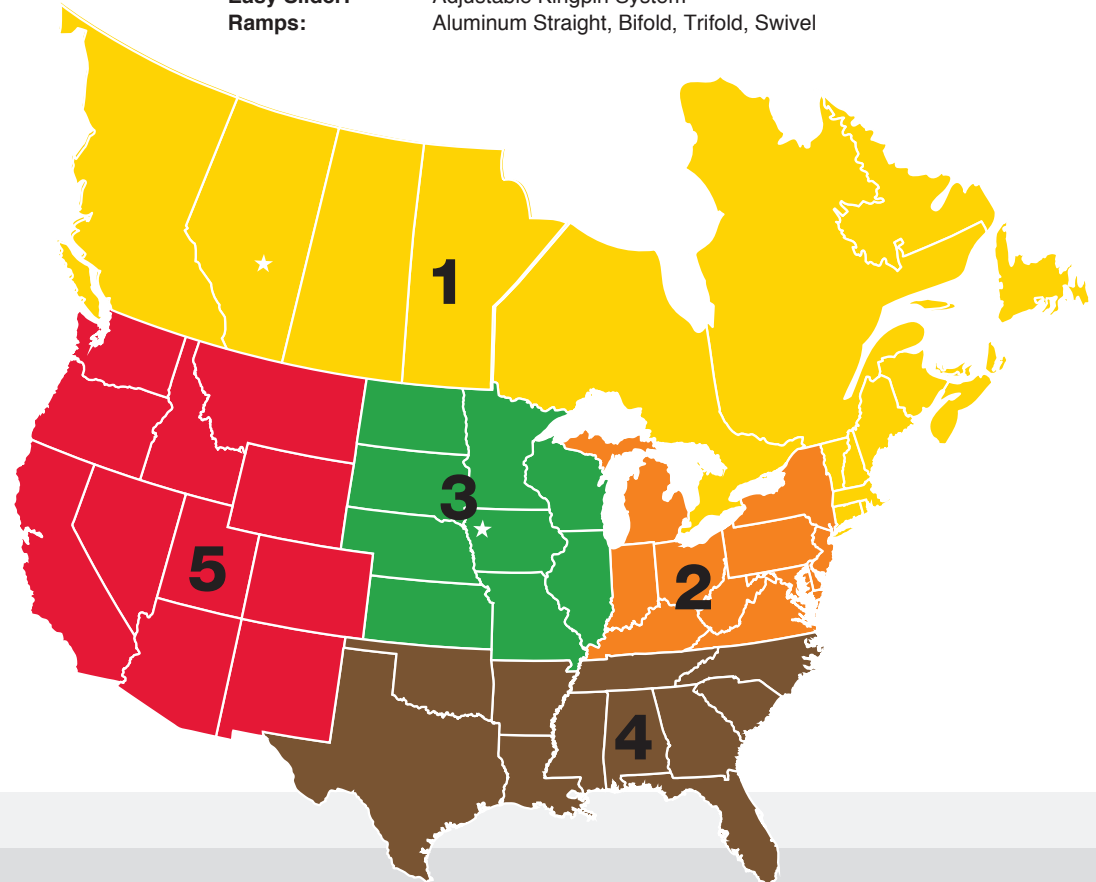

CONTACTS

800.222.6283

Michael Hof	Vice President of Sales & Marketing
Tom Perez	North American Field Sales Manager
Aaron Tuschen	Inside Sales & Service Manager
Lynn Blake	CMP National Accounts Manager
Chuck Boden	Sales and Technical Specialist
Donna Faber	OEM Customer Service Specialist
Ryan De Wit	Sales Specialist
Pete Hiemstra	Sales Specialist
Alan Kamies	Sales Specialist
Kaylee Schroder	Customer Service
Brian Westra	Customer Service
Lloyd Bellinger	Region 5 Manager - Rocky Mountain Sales