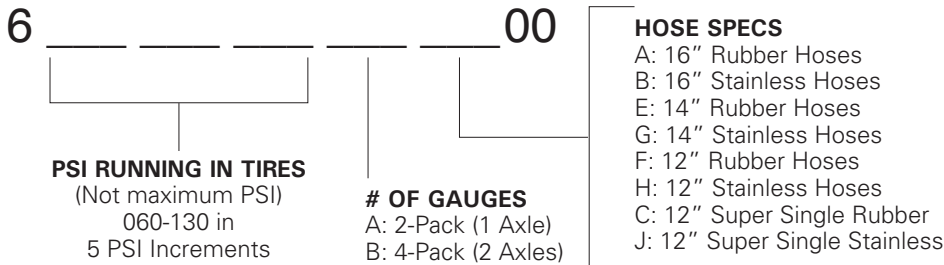

PRODUCT ORDERING GUIDE

HOW TO SELECT YOUR CAT'S EYE®

THE CAT'S EYE PART NUMBERING SYSTEM

EXAMPLE

6075BG00

- Your target tire pressure is 75 PSI
- You want a 4-Pack of gauges
- You want 14" Stainless Hoses

WHAT HOSE LENGTH DO YOU NEED?

17.5 Tires normally use a **12" HOSE**

19.5 Tires normally use a **14" HOSE**

22.5 & 24.5 Tires normally use a **16" HOSE**

The hose lengths shown are appropriate for most applications. If you have any questions about which hose is the best choice for your specific vehicle and tire/rim configurations, contact your local dealer, or call Link at 800.222.6283