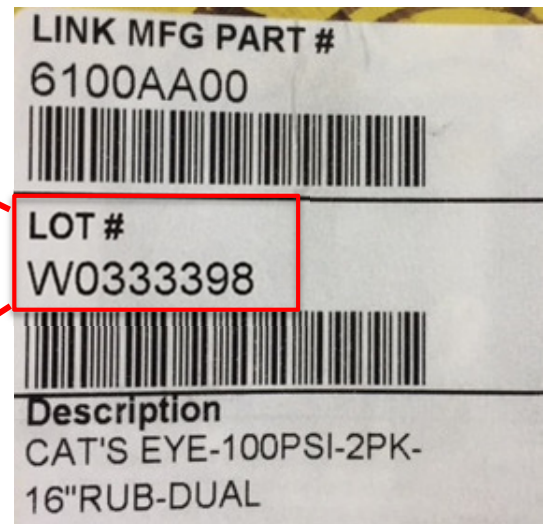

Link Manufacturing, Ltd.
223 15th Street NE
Sioux Center, IA 51250-2120
www.linkmfg.com

Phone +1 712 722 4874
Toll Free +1 800 222 6283
Fax +1 712 722 4876
@LinkMfg

Service BULLETIN

driven to *outperform*™