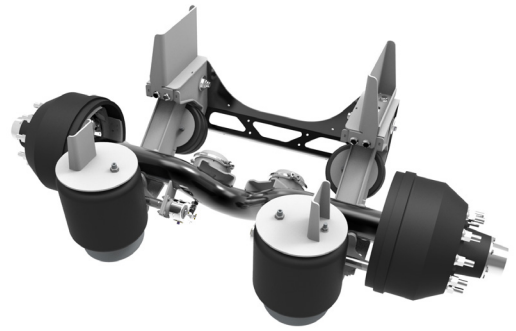

**LINK**® **Liftable Suspensions**  
**DuraMax** 20K Capacity  
 Non-Steer

### Suspension Axle, Unitized (Base Unit)

- 8A000451 DURAMAX Suspension-Straight Axle, for Tag Position
- 8A000452 DURAMAX Suspension-6" Drop Center Axle, for Pusher Position
- 8A000453 DURAMAX Suspension-6" Drop Center 3/4" Wall Axle, for Pusher Position
- 8A000454 DURAMAX Suspension-8" Drop Center Axle, For Pusher Position
- 8A000455 DURAMAX Suspension-Straight Axle, for 77.5" Track
- 8A000456 DURAMAX Suspension-6" Drop Center Axle, FOR 77.5" Track
- 8A000457 DURAMAX Suspension ONLY

### Wheel End Kit (Choose One)

- 840A0129 Less Hubs & Drums (bearings, seals & hardware only)
- 840A0130 Standard Stud Piloted Hubs & Drums (dual steel wheels)
- 840A0131 Stud Piloted Hubs & Drums, Long Studs (aluminum duals)
- 840A0132 Standard Stud Hub Piloted Hubs & Drums
- 840A0133 Long Stud Hub Piloted Hubs & Drums (aluminum duals)
- 840A0134 Cast Spoke Wheels & Drums for Duals
- 840A0135 Cast Spoke Wheels & Drums for Singles
- 840A0136 Stud Piloted Hubs & Drums (single wheels)