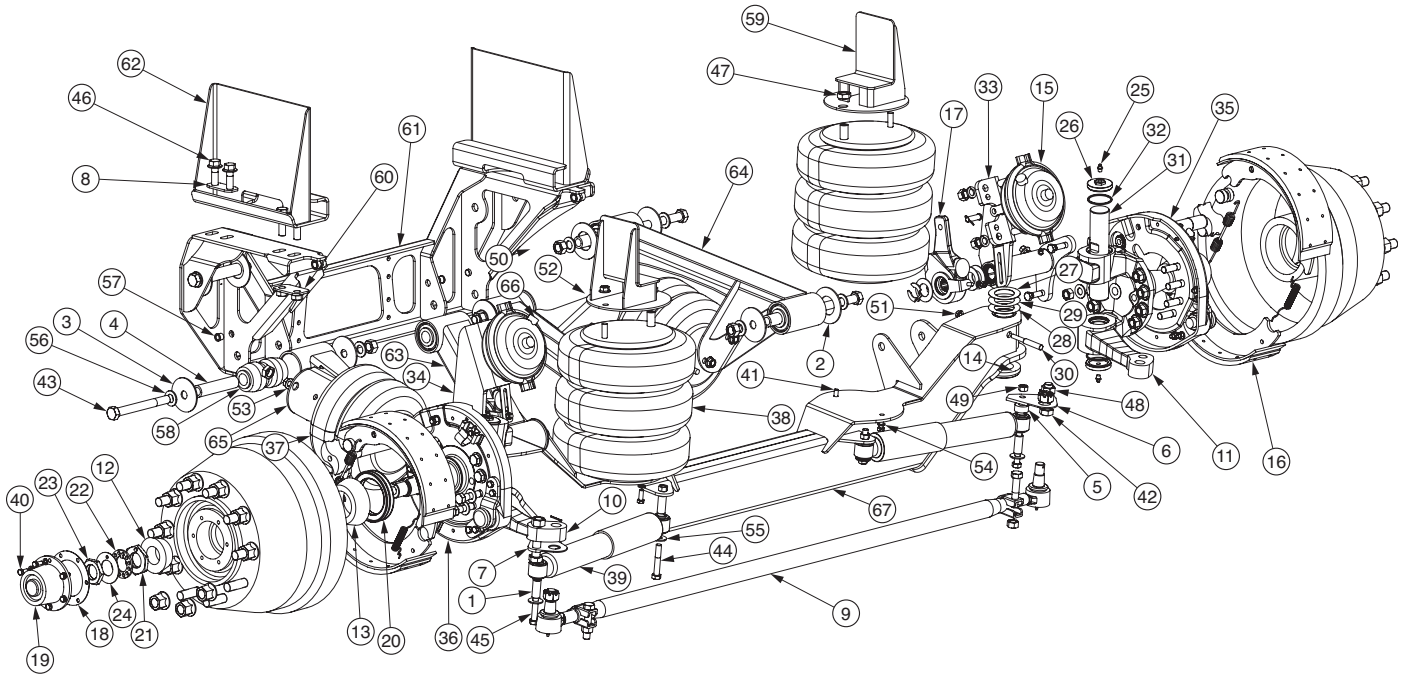

MODEL 9000 - 13.2K SELF-STEER

Link Part Numbers: (8A000481, 8A000482, 8A000483 & 8A000484 Replacement Parts)

REPLACEMENT KIT PART NUMBERS:

KINGPIN KIT:
84001931

BUSHING KIT:
800A0077

#	PART NO	DESCRIPTION	QTY	#PART NO	DESCRIPTION	QTY	
1	80000009	BUSHING-SHOCK, ACETAL.....	4	35	84001926	SPIDER-BRAKE, DANA.....	1
2	80000130	WASHER-WEAR.....	4	36	84001927	SPIDER-BRAKE, DANA.....	1
3	80000131	WASHER-WEAR.....	12	37	1103-0007	SPRING-AIR.....	1
4	80000135	SPACER-TUBE.....	8	38	1103-0056	SPRING-AIR.....	1
5	80000136	SPACER-MOUNT, SHOCK.....	2	39	1210-0009	SHOCK-STABILIZER, STEERING.....	2
6	80000168	TAB-MOUNT, SHOCK.....	1	40	1401-1006	5/16 X 3/4 UNC HEX CAP SCR (GR 5).....	12
7	80000169	TAB-MOUNT, SHOCK.....	1	41	1402-1208	3/8 X 1 UNC HEX CAP SCR (GR 8).....	4
8	80000277	PLATE-MOUNT, BOLT.....	4	42	140B-2420	3/4 X 2 1/2 UNC HEX CAP SCR (GR 8) O&P.....	2
9	84001038	ASSEMBLY-ROD, TIE.....	1	43	140D-2456	3/4 X 7 UNF HEX CAP SCR (GR 8) O&P.....	8
10	84001224	ASSEMBLY-KNUCKLE, DANA (LEFT).....	1	44	140D-1624	1/2 X 3 UNF HEX CAP SCR (GR 8) O&P.....	2
11	84001225	ASSEMBLY-KNUCKLE, DANA (RIGHT).....	1	45	140D-1628	1/2 X 3 1/2 UNF HEX CAP SCR (GR 8) O&P.....	2
12	84001403	BEARING-ROLLER, CONE.....	2	46	141A-2016	5/8 X 2 UNC FLANGE BOLT (GR 8) O&P.....	8
13	84001404	BEARING-ROLLER, CONE.....	2	47	1475-2402	3/4 UNF HEX JAM NUT, O&P.....	4
14	84001432	BEARING-THRUST.....	2	48	1476-2406	3/4 UNC HEX TOP LOCK NUT (GR C) O&P.....	2
15	84001635	CHAMBER-SERVICE, TYPE 20.....	1	49	1477-1606	1/2 UNF HEX TOP LOCK NUT (GR C) O&P.....	4
16	84001653	PAD-BRAKE, DANA.....	4	50	1477-2406	3/4 UNF HEX TOP LOCK NUT (GR C) O&P.....	8
17	84001663	SLACK ADJUSTER-AUTO.....	2	51	1480-1204	3/8 UNC TOP LOCK FL NUT (GR G) O&P.....	2
18	84001683	GASKET.....	2	52	1480-1601	1/2 UNC TOP LOCK FL NUT (GR F).....	6
19	84001684	CAP, HUB.....	2	53	1481-1600	1/2 UNF SERRATED FLANGE NUT.....	2
20	84001687	SEAL-OIL.....	2	54	1485-1200	3/8 LOCK WASHER.....	4
21	84001721	NUT-INNER, JAM.....	1	55	1487-1600	1/2 TYPE A PLAIN WASHER.....	4
22	84001722	WASHER-LOCK, SPINDLE.....	2	56	1488-2402	3/4 SAE HARDENED WASHER.....	16
23	84001723	NUT-OUTER, JAM.....	2	57	1500-0303	SNAP BUSHING (.250 MAT'L).....	4
24	84001724	WASHER-RETAINER.....	2	58	1500-0870	BUSHING-PIVOT, RUBBER.....	8
25	84001901	FITTING-GREASE.....	4	59	800A0011	BRACKET-MOUNT, AIR SPRING.....	2
26	84001902	CAP-KNUCKLE.....	4	60	800A0017	STRAP-MOUNT, FASTENER.....	4
27	84001903	SHIM (.030).....	2	61	810A0048	BRACKET-MOUNT, SUSPENSION.....	1
28	84001904	SHIM (.010).....	2	62	810A0052	BRACKET-MOUNT, FRAME.....	2
29	84001905	SHIM (.005).....	2	63	820A0040	ARM-CONNECTING, TOP.....	1
30	84001906	PIN-DRAW, LOCKING.....	2	64	820A0041	ARM-CONNECTING, TOP.....	1
31	84001907	PIN-KING, DANA.....	2	65	820A0042	ARM-CONNECTING, BOTTOM.....	1
32	84001909	SEAL-GREASE.....	4	66	820A0043	ARM-CONNECTING, BOTTOM.....	1
33	84001924	BRACKET-MOUNT, SLACK ADJUSTER.....	1	67	830A0004	AXLE-FAB., 13K PARALLELOGRAM.....	1
34	84001925	BRACKET-MOUNT, SLACK ADJUSTER.....	1	NS	84001910	BUSHING-KNUCKLE.....	4
				NS	84001911	SEAL-KNUCKLE.....	4