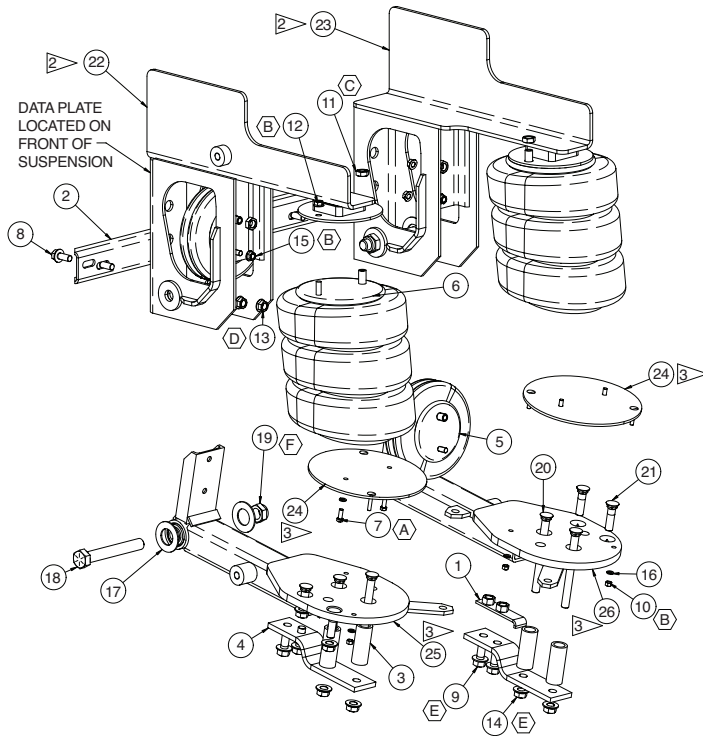

MODEL 6001 - 13.2K C-ARM SELF-STEER

10" - 12" Ride Height

ITEM	PART NO	PART DESCRIPTION	QTY
1	80000005	NUT-STRAP ASSEMBLY.....	2
2	80000025	CHANNEL-CROSSMEMBER.....	1
3	80000032	SPACER-MOUNT, AXLE.....	4
4	80000043	STRAP-MOUNT, AXLE.....	2
5	11030002	SPRING-AIR.....	2
6	11030003	SPRING-AIR.....	2
7	140B1208	3/8 X 1 UNC HEX CAP SCREW, OIL&PHOS (GR 8).....	4
8	141A2012	5/8 X 1 1/2 UNC FL BOLT, OIL&PHOS, (GR 8).....	4
9	141A2416	3/4 X 2 UNC FLANGE BOLT, OIL&PHOS, (GRADE 8).....	4
10	14701200	3/8 UNC HEX NUT (GRADE B).....	4
11	14752402	3/4 UNF HEX JAM NUT, OIL&PHOS.....	4
12	14801600	1/2 UNC HEX SERRATED FL NUT.....	6
13	14802004	5/8 UNC TOP LOCK FL NUT, OIL&PHOS.....	4
14	14802404	3/4 UNC TOP LOCK FL NUT, OIL&PHOS.....	8
15	14811600	1/2 UNF HEX SERRATED FL NUT.....	2
16	14851200	3/8 LOCK WASHER.....	8
17	14910002	THRUST WASHER.....	4
18	15060003	1 1/8 X 8 UNC HEX CAP SCR, (GRADE 8).....	2
19	15060005	1 1/8 UNC HEX TOP LOCK NUT, COLLAR STYLE.....	2
20	15060305	3/4 X 8.50 UNC PLOW HEAD BOLT.....	4
21	15060308	3/4 X 3.00 UNC PLOW HEAD BOLT.....	4
22	810A0022	BRACKET-6001 WELDMNT (LH FLUSH W/SB).....	1
23	810A0032	BRACKET-6001 WELDMNT (RH FLUSH W/SB).....	1
24	820A0008	PLATE-AIR SPRING.....	2
25	820A1130	ARM-SUSPENSION (LCPBSSA).....	1
26	820A2146	ARM-SUSPENSION (RCXBSSA).....	1
-	84001001	BUSHING.....	2

LINK PART NUMBERS:

- 8A000348
- 8A000356
- 8A000368
- 8A000379
- 8A000381
- 8A000392

IMPORTANT NOTES:

- 1) WHEN REPLACING BUSHINGS, THE WEAR WASHER, BOLT AND NUT MUST BE REPLACED AS WELL

2) DATE/SERIAL NO. 00130001

PART NO 820A0008 WAS NOT INCLUDED WITH THIS SUSPENSION PRIOR TO THE DATE CODE NOTED

- 4) WHEN ORDERING NEW SUSP ARMS (820A2146 OR 820A1130), PART NO 820A0008 MUST BE ORDERED AS WELL

- A) 15-20 FT-LBS
- B) 20-30 FT-LBS
- C) 40-50 FT-LBS
- D) 185-235 FT-LBS
- E) 325-420 FT-LBS
- F) 750-1000 FT-LBS