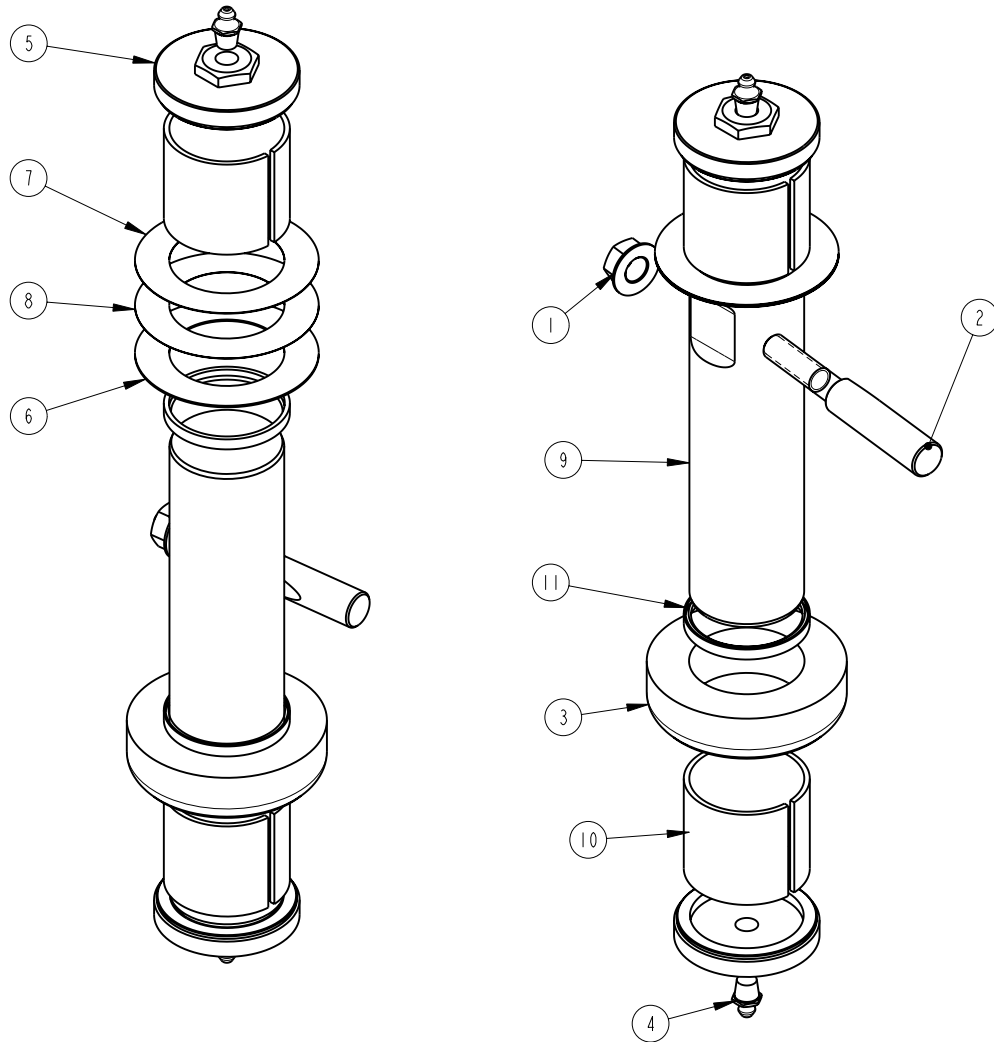

KING PIN KIT

LINK PART NUMBER: 84001998

Fits - 13.5K DuraLift II 8A000723 (with an 830A0312 axle assembly)

ITEM	PART NO	PART DESCRIPTION	QTY
1	14801404	7/16 UNC TOP LOCK FL NUT (GR G) O&P.....	2
2	83000241	PIN-DRAW, LOCKING.....	2
3	84001435	BEARING-THRUST.....	2
4	84001901	FITTING-GREASE.....	4
5	84001902	CAP-KNUCKLE.....	4
6	84001903	SHIM (.030).....	2
7	84001904	SHIM (.010).....	2
8	84001905	SHIM (.005).....	2
9	84002020	PIN-KING, 13K (1.88).....	2
10	84002021	BUSHING-KNUCKLE.....	4
11	84002022	SEAL-KNUCKLE.....	4