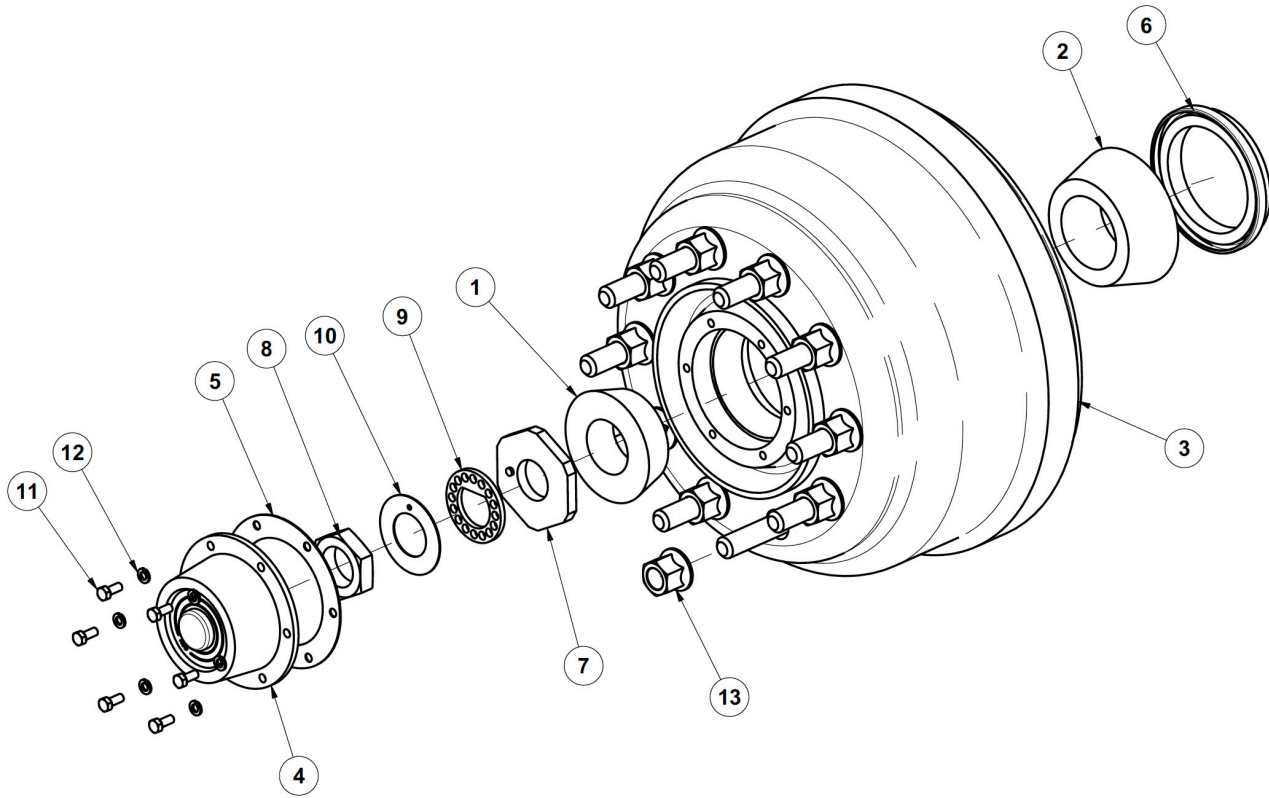

HUB & DRUM

13.2K DURALIFT II & SS-135 SELF-STEER

LINK PART NUMBERS:

- 8A000480
- 8A000467
- 8A000490
- 8A000712
- 8A000715
- 8A000723

IMPORTANT NOTES:

1. MULTIPLE OPTIONS EXIST—CALL FOR DETAILS.

ITEM	PART NO	PART DESCRIPTION	QTY
1	14011006	5/16 X 3/4 UNC HEX CAP SCR (GR 5)	6
2	14851000	5/16 LOCK WASHER	6
3	84001403	BEARING-ROLLER, CONE	1
4	84001404	BEARING-ROLLER, CONE	1
5	84001683	GASKET	1
6	84001684	CAP, HUB	1
7	84001687	SEAL-OIL	1
8	84001709	NUT-FLANGE, M22X1.5	10
9	84001721	NUT-INNER, JAM	1
10	84001722	WASHER-LOCK, SPINDLE	1
11	84001723	NUT-OUTER, JAM	1
12	84001724	WASHER-RETAINER	1
13	SEE NOTE 1	ASSEMBLY-HUB & DRUM, FN-15 X 4	1

HUB & DRUM

20K DURALIFT II SELF-STEER

LINK PART NUMBERS:

8A000680
8A000684
8A000728

ITEM	PART NO	PART DESCRIPTION	QTY
1	84001416	BEARING-ROLLER, CONE	1
2	84001417	BEARING-ROLLER, CONE	1
3	84001540	ASSEMBLY-HUB & DRUM, FN MNT	2
4	84001671	CAP, HUB	1
5	84001673	GASKET	1
6	84001743	SEAL-OIL	1
7	84001745	NUT-SPINDLE, INNER	1
8	84001746	NUT-SPINDLE, OUTER.....	1
9	84001747	RING-LOCK	1
10	84001748	WASHER-RETAINER.....	1
11	1401-1006	5/16 X 3/4 UNC HEX CAP SCR (GR 5).....	6
12	1485-1000	5/16 LOCK WASHER.....	6
13	84001709	NUT-FLANGE, M22X1.5.....	10