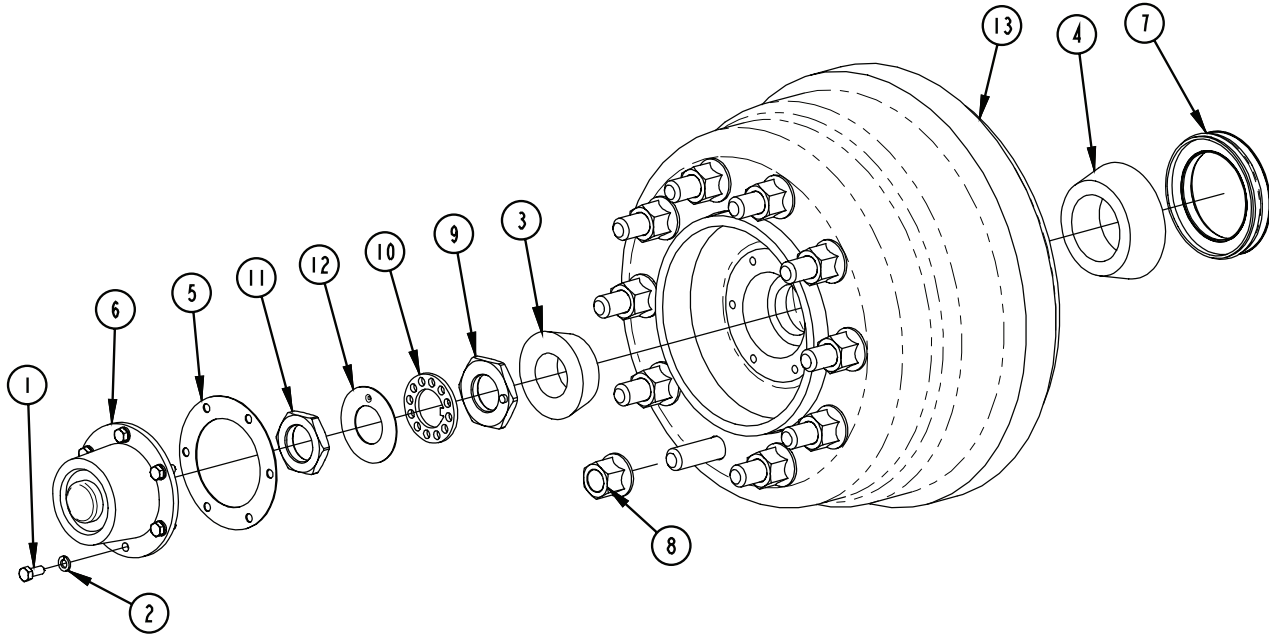

HUB & DRUM

13.2K DURALIFT II & SS-135 SELF-STEER

LINK PART NUMBERS:

- 8A000480
- 8A000467
- 8A000490
- 8A000712
- 8A000715
- 8A000723

IMPORTANT NOTES:

1. MULTIPLE OPTIONS EXIST—CALL FOR DETAILS.

ITEM	PART NO	PART DESCRIPTION	QTY
1	14011006	5/16 X 3/4 UNC HEX CAP SCR (GR 5)	6
2	14851000	5/16 LOCK WASHER	6
3	84001403	BEARING-ROLLER, CONE	1
4	84001404	BEARING-ROLLER, CONE	1
5	84001683	GASKET	1
6	84001684	CAP, HUB	1
7	84001687	SEAL-OIL	1
8	84001709	NUT-FLANGE, M22X1.5	10
9	84001721	NUT-INNER, JAM	1
10	84001722	WASHER-LOCK, SPINDLE	1
11	84001723	NUT-OUTER, JAM	1
12	84001724	WASHER-RETAINER	1
13	SEE NOTE 1	ASSEMBLY-HUB & DRUM, FN-15 X 4	1

HUB & DRUM

20K DURALIFT II SELF-STEER

LINK PART NUMBERS:

8A000680
8A000684
8A000728

ITEM	PART NO	PART DESCRIPTION	QTY
1	84001416	BEARING-ROLLER, CONE	1
2	84001417	BEARING-ROLLER, CONE	1
3	84001540	ASSEMBLY-HUB & DRUM, FN MNT	2
4	84001671	CAP, HUB	1
5	84001673	GASKET	1
6	84001743	SEAL-OIL	1
7	84001745	NUT-SPINDLE, INNER	1
8	84001746	NUT-SPINDLE, OUTER.....	1
9	84001747	RING-LOCK	1
10	84001748	WASHER-RETAINER.....	1
11	1401-1006	5/16 X 3/4 UNC HEX CAP SCR (GR 5).....	6
12	1485-1000	5/16 LOCK WASHER.....	6
13	84001709	NUT-FLANGE, M22X1.5.....	10