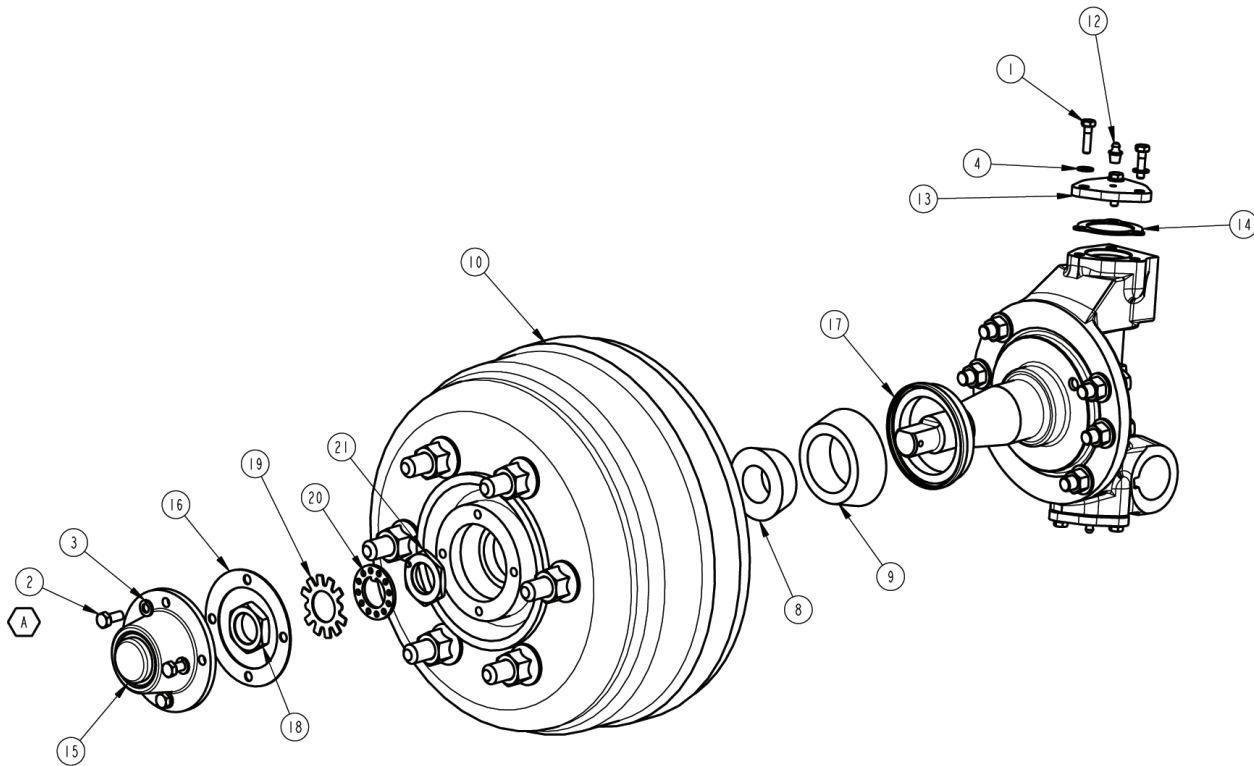

HUB & DRUM

8K DURALIFT II SELF-STEER

IMPORTANT NOTES:

1. HUBS AND DRUMS ARE USED ON BOTH THE CURRENT AND NON-CURRENT 8K DURALIFT II

ITEM	PART NO	PART DESCRIPTION	QTY
1	14010808	1/4 X 1 UNC HEX CAP SCR (GR 5).....	6
2	14011006	5/16 X 3/4 UNC HEX CAP SCR (GR 5).....	4
3	14851004	5/16 LOCK WASHER OIL&PHOS.....	4
4	14870600	3/16 TYPE A PLAIN WASHER.....	6
5	83000097	ARM-STEERING, 8K.....	1
6	83000098	ARM-STEERING, 8K.....	1
7	84001234	ASSEMBLY-KNUCKLE, 8K (RIGHT).....	1
8	84001406	BEARING-ROLLER, CONE.....	1
9	84001407	BEARING-ROLLER, CONE.....	1
10	84001508	HUB & DRUM-FN, 12.8X4.....	1
11	84001612	BRAKE ASSY-L.....	1
12	84001901	FITTING-GREASE.....	2
13	84001991	CAP-KNUCLE.....	2
14	84001922	GASKET-CAP, KING PIN.....	2
15	84002001	CAP, HUB.....	1
16	84002002	GASKET-CAP, HUB.....	1
17	84002003	SEAL-OIL.....	1
18	84002004	1.125 UNF HEX JAM NUT.....	1
19	84002005	WASHER-STAR.....	1
20	84002006	WASHER-LOCK.....	1
21	84002007	1.125 UHF HEX BEARING NUT.....	1
22	84001730	M18 X 1.5 HEX FLANGE NUT.....	61