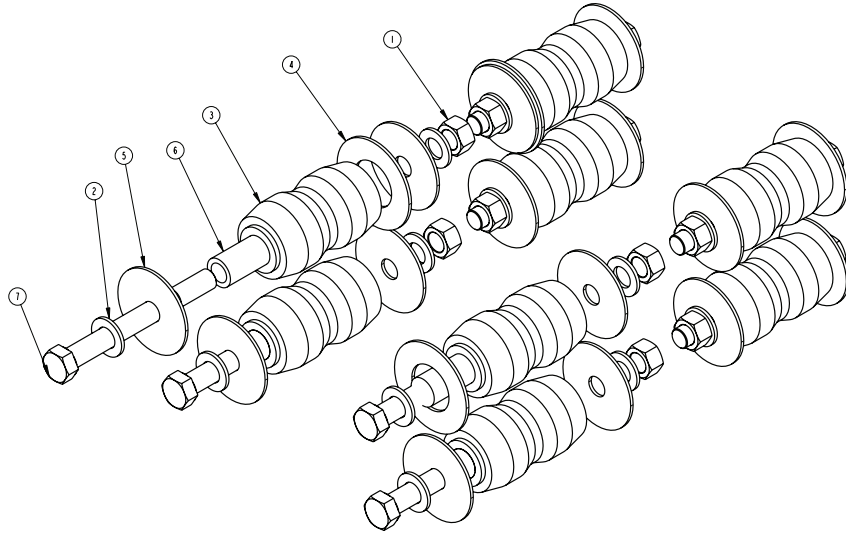

# BUSHING KITS

**LINK PART NUMBER: 800A0077**  
*Fits - Model 9000 & DuraLift 8A000467*

ITEM	PART NO	PART DESCRIPTION	QTY
1	14772406	3/4 UNF HEX TOP LOCK NUT (GR C) O&P .....	8
2	14882402	3/4 SAE HARDENED WASHER .....	16
3	15000870	BUSHING-PIVOT, RUBBER.....	8
4	80000130	WASHER-WEAR.....	4
5	80000131	WASHER-WEAR.....	14
6	80000135	SPACER-TUBE.....	8
7	140D2456	3/4 X 7 UNF HEX CAP SCR (GR 8) O&P .....	8

**LINK PART NUMBER: 800A0133**  
*Fits - 8K, 13.2K & 20K DuraLift II, 13.5K SS-135*

ITEM	PART NO	PART DESCRIPTION	QTY
1	140D2446	3/4 X 5 1/2 UNF HEX CAP SCR (GR 8) O&P .....	8
2	14772406	3/4 UNF HEX TOP LOCK NUT (GR C) O&P .....	8
3	14882402	3/4 SAE HARDENED WASHER .....	16
4	15000890	BUSHING.....	16
5	80001210	TUBE-BUSHING.....	8