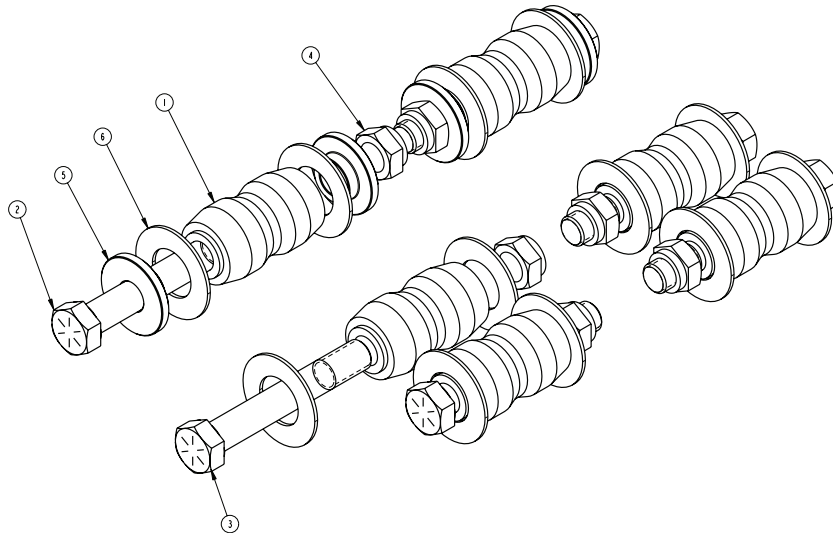

BUSHING KITS

LINK PART NUMBER: 800A0079

Fits - DuraMax & Model 5000 - After Julian Daycode 00264001

ITEM	PART NO	PART DESCRIPTION	QTY
1	15000870	BUSHING-PIVOT, RUBBER.....	6
2	15060021	1 1/8 X 8 UNF HEX CAP SCR, (GR 8).....	2
3	15060022	1 1/8 X 7 1/2 UNF HEX CAP SCR, (GR 8).....	4
4	15060023	1 1/8 UNF HEX TOP LOCK NUT, COLLAR STYLE	6
5	81000128	COLLAR,, ALIGNMENT, STEEL	4
6	80000087	THRUST WASHER	12

LINK PART NUMBER: 800A0078

Fits - Early Model 5000 Prior To Julian Day Code 00264001

ITEM	PART NO	PART DESCRIPTION	QTY
1	14910002	THRUST WASHER	12
2	15060021	1 1/8 X 8 UNF HEX CAP SCR, (GR 8).....	2
3	15060022	1 1/8 X 7 1/2 UNF HEX CAP SCR, GR 8	4
4	15060023	1 1/8 UNF HEX TOP LOCK NUT, COLLAR STYLE	6
5	81000128	COLLAR, ALIGNMENT, STEEL.....	4
6	84001001	BUSHING-PIVOT, RUBBER.....	6