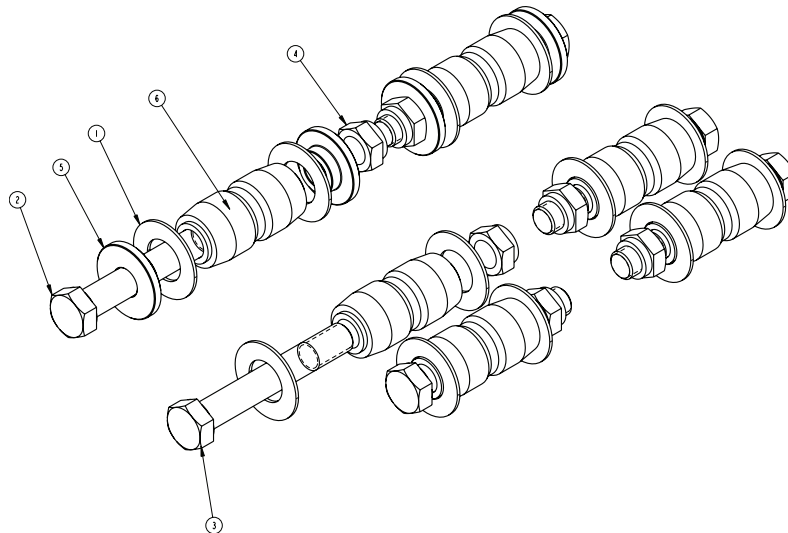

BUSHING KITS

LINK PART NUMBER: 800A0079

Fits - DuraMax & Model 5000 - After Julian Daycode 00264001

ITEM	PART NO	PART DESCRIPTION	QTY
1	15000870	BUSHING-PIVOT, RUBBER.....	6
2	15060021	1 1/8 X 8 UNF HEX CAP SCR, (GR 8).....	2
3	15060022	1 1/8 X 7 1/2 UNF HEX CAP SCR, (GR 8).....	4
4	15060023	1 1/8 UNF HEX TOP LOCK NUT, COLLAR STYLE	6
5	81000128	COLLAR,, ALIGNMENT, STEEL	4
6	80000087	THRUST WASHER	12

LINK PART NUMBER: 800A0078

Fits - Early Model 5000 Prior To Julian Day Code 00264001

ITEM	PART NO	PART DESCRIPTION	QTY
1	14910002	THRUST WASHER	12
2	15060021	1 1/8 X 8 UNF HEX CAP SCR, (GR 8).....	2
3	15060022	1 1/8 X 7 1/2 UNF HEX CAP SCR, GR 8	4
4	15060023	1 1/8 UNF HEX TOP LOCK NUT, COLLAR STYLE	6
5	81000128	COLLAR, ALIGNMENT, STEEL.....	4
6	84001001	BUSHING-PIVOT, RUBBER.....	6