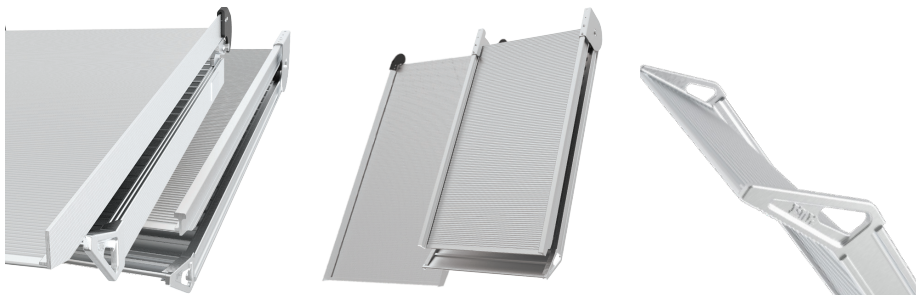

Link® Ramps

PORTABLE RAMPS

LWS40 & LS50 SERIES

driven to *outperform*®

LINK® Portable Ramps

LWS40 & LS50 Series

Lightweight LWS40 Series

This lightweight ramp is ideal for loading and transporting lighter packages and equipment. The LWS40 has a 300-500 lb. capacity depending on the length or width of the ramp.

The ramp works perfectly for rear or side loading, and is 30% lighter than our LS50 Model. The LWS40 series is available as a straight welded design or a compact bifold option.

Heavy Duty LS50 Series

This heavy-duty aluminum ramp is portable and perfect for general use. The LS50 has a 750-1,000 lb. capacity depending on the length or width of the ramp.

The LS50 is quick to position, and allows you to reduce dangerous lifting and equipment damage. Built with high strength aluminum the LS50 series is available as a straight welded design or a compact bifold option.

HIGH STRENGTH ALUMINUM

Our ramps are designed for reliability and durability using extruded high strength steel and state of the art manufacturing processes.

BIFOLD PORTABLE RAMP OPTION

Both the LWS40 and LS50 are available with a compact bifold option which will allow you to store the ramp in length restricted areas.