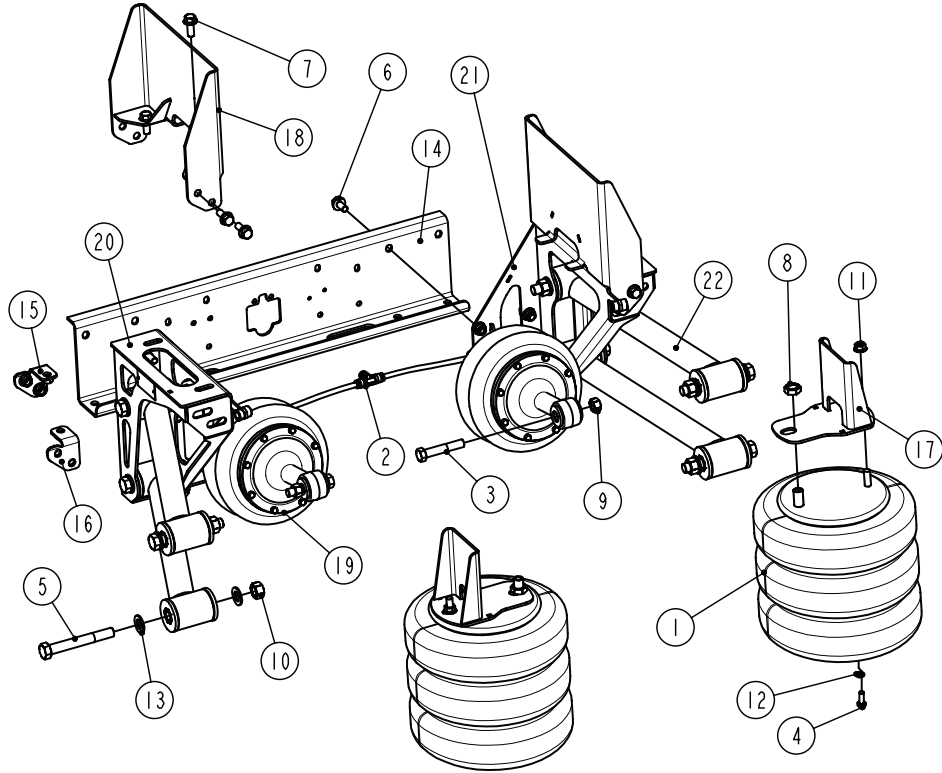

DURALIFT II 8K SELF-STEER

Link Part Number: 8A000711 - Non-Current

**REPLACEMENT
KIT PART
NUMBERS:**

ARM BUSHING KIT:
800A0133

IMPORTANT NOTES:

1. MULTIPLE OPTIONS
EXIST—CALL FOR
DETAILS.

ITEM	PART NO	PART DESCRIPTION	QTY
1	11030056	SPRING-AIR	2
2	13025061	TEE-UNION, 3/8 TUBE	1
3	14032028	5/8 X 3 1/2 UNF HEX CAP SCR (GR 5)	4
4	140B1208	3/8 X 1 UNC HEX CAP SCR (GR 8) O&P	4
5	140D2446	3/4 X 5 3/4 UNF HEX CAP SCR (GR 8) O&P	8
6	14111608	1/2 X 1 UNC FLANGE BOLT (GRADE 8)	8
7	141A1610	1/2 X 1 1/4 UNC FLANGE BOLT (GRADE 8)	12
8	14752402	3/4 UNF HEX JAM NUT, O&P	2
9	14772006	5/8 UNF HEX TOP LOCK NUT (GR C) O&P	4
10	14772406	3/4 UNF HEX TOP LOCK NUT (GR C) O&P	8
11	14801604	1/2 UNC TOP LOCK FL NUT (GR G) O&P	10
12	14851200	3/8 LOCK WASHER	4
13	14882402	3/4 SAE HARDENED WASHER	16
14	80002109	CROSSMEMBER-DURALIFT2	1
15	800A0120	BRACKET-MOUNT, FASTENER	2
16	800A0121	BRACKET-MOUNT, FASTENER	2
17	SEE NOTE 1	BRACKET-MOUNT, AIRSPRING	2
18	SEE NOTE 1	BRACKET-MOUNT, FRAME	2
19	800A0258	ACTUATOR-SPRING, LIFT	2
20	810A0094	BRACKET-HANGER, SUSPENSION	1
21	810A0095	BRACKET-HANGER, SUSPENSION	1
22	820A0033	ARM-CONNECTING	4