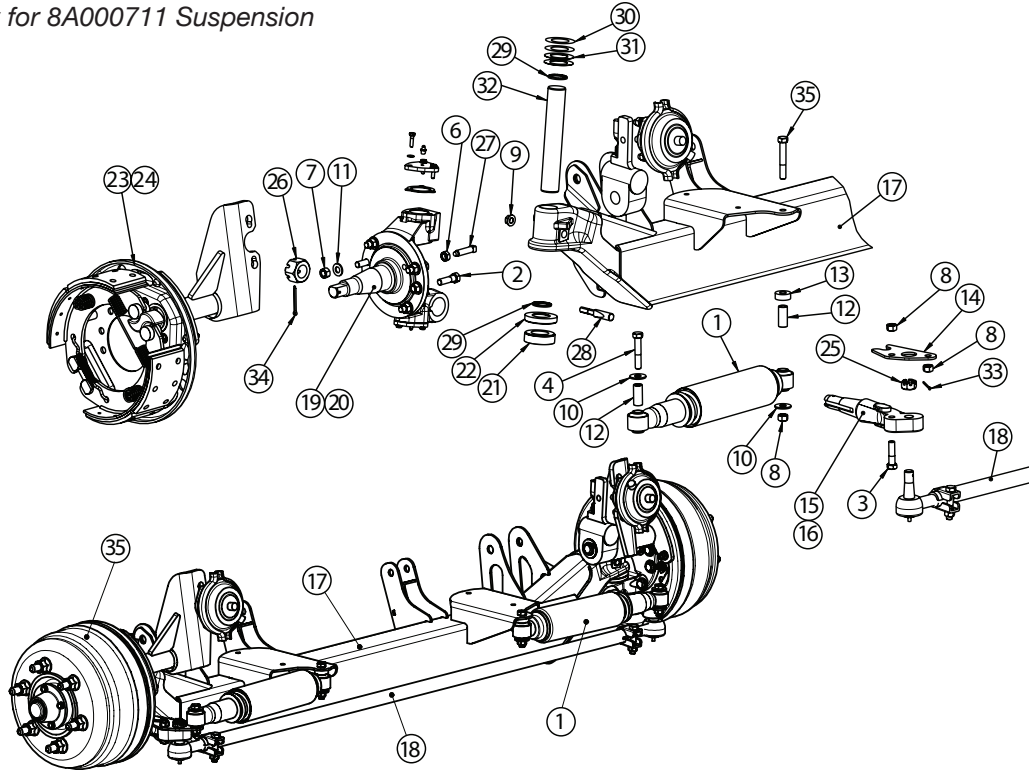

DURALIFT II 8K SELF-STEER

Link Part Number: 830A0303 - Non-Current

Axle Assembly for 8A000711 Suspension

**REPLACEMENT
KIT PART
NUMBERS:**

KINGPIN KIT:
84001933

SHOCK KIT:
12100015

ITEM	PART NO	PART DESCRIPTION	QTY
1	12100012	SHOCK ABSORBER, WIDE BODY.....	2
2	14021614	1/2 X 1 3/4 UNC HEX CAP SCR (GR 8).....	12
3	140D1616	1/2 X 2 UNF HEX CAP SCR (GR 8) O&P.....	2
4	140D1622	1/2 X 2 3/4 UNF HEX CAP SCR (GR 8) O&P.....	2
5	140D1626	1/2 X 3 1/4 UNF HEX CAP SCR (GR 8) O&P.....	2
6	14741600	1/2 UNC HEX JAM NUT.....	2
7	14761601	1/2 UNC HEX TOP LOCK NUT (GR C).....	12
8	14771606	1/2 UNF HEX TOP LOCK NUT (GR C) O&P.....	6
9	14801404	7/16 UNC TOP LOCK FL NUT (GR G) O&P.....	2
10	14871600	1/2 TYPE A PLAIN WASHER.....	4
11	14881602	1/2 SAE HARDENED WASHER.....	24
12	80000009	BUSHING-SHOCK, ACETAL.....	4
13	83000079	SPACER-MOUNT, SHOCK.....	2
14	83000096	PLATE-MOUNT, SHOCK.....	2
15	83000097	ARM-STEERING, 8K.....	1
16	83000098	ARM-STEERING, 8K.....	1
17	830A0301	AXLE-FAB., 8K DURALIFT2.....	1
18	84001034	TIE ROD ASSEMBLY.....	1
19	84001233	ASSEMBLY-KNUCKLE, 8K (LEFT).....	1
20	84001234	ASSEMBLY-KNUCKLE, 8K (RIGHT).....	1
21	84001433	BEARING-THRUST.....	2
22	84001434	CAP-BEARING.....	2
23	84001612	BRAKE ASSY-L.....	1
24	84001613	BRAKE ASSY-R.....	1
25	84001697	NUT-HEX, SLOTTED, .75.....	2
26	84001698	NUT-HEX, SLOTTED, 1.13.....	2
27	84001699	BOLT-STOP, STEERING.....	2
28	84001928	PIN-DRAW, LOCKING.....	2
29	84001987	SEAL-KNUCKLE.....	4
30	84001988	SHIM (.005).....	4
31	84001989	SHIM (.010).....	4
32	84001990	PIN-KING, 8K.....	2
33	84001995	PIN-COTTER, .13 X 1.75.....	2
34	84001996	PIN-COTTER, .18 X 2.00.....	2
35	84001508	HUB AND DRUM_FN, 12.8 X 4.....	2