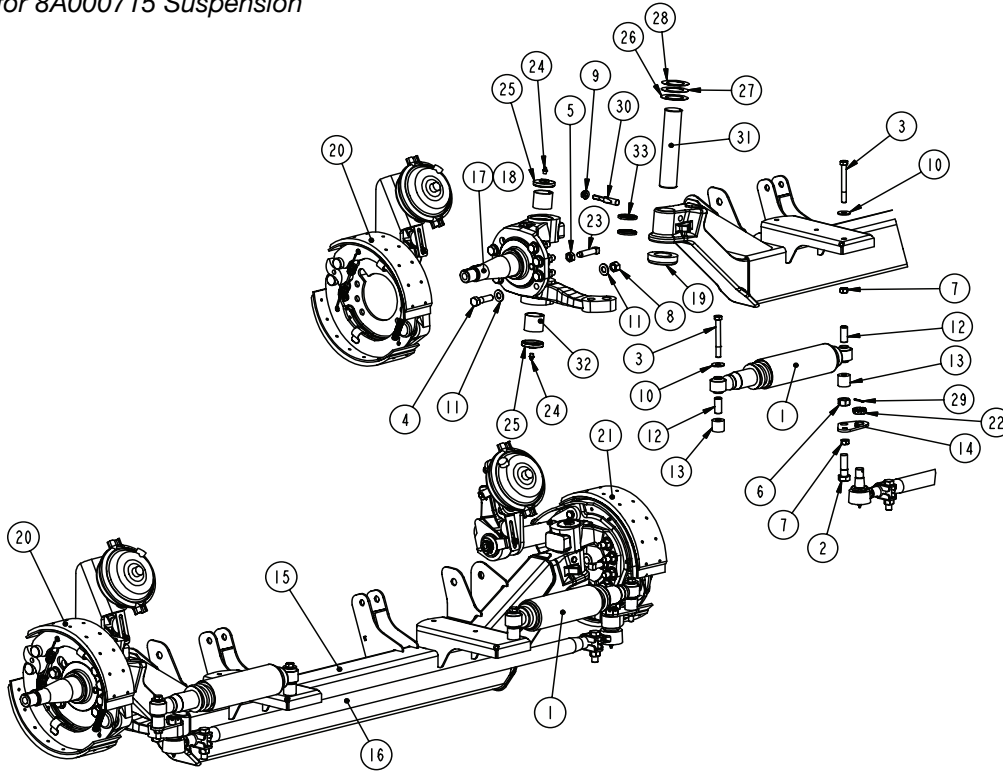

# DURALIFT II 13.2K SELF-STEER

Link Part Number: 8A000715 - Non-Current

**REPLACEMENT  
KIT PART  
NUMBERS:**

ARM BUSHING KIT:  
800A0133

**IMPORTANT NOTES:**

1. MULTIPLE OPTIONS  
EXIST—CALL FOR  
DETAILS.

# DURALIFT 13.2K SELF-STEER

Link Part Number: 830A0306 - Non-Current

Axle Assembly for 8A000715 Suspension

**REPLACEMENT  
KIT PART  
NUMBERS:**

KING PIN KIT:  
84001934

SHOCK KIT:  
12100015

ITEM	PART NO	PART DESCRIPTION	QTY
1	12100012	SHOCK ABSORBER, WIDE BODY .....	2
2	140B2420	3/4 X 2 1/2 UNC HEX CAP SCR (GR 8) O&P .....	2
3	140D1636	1/2 X 4 1/2 UNF HEX CAP SCR (GR 8) O&P .....	4
4	140D2018	5/8 X 2 1/4 UNF HEX CAP SCR (GR 8) O&P .....	14
5	14752000	5/8 UNF HEX JAM NUT .....	2
6	14762406	3/4 UNC HEX TOP LOCK NUT (GR C) O&P .....	2
7	14771606	1/2 UNF HEX TOP LOCK NUT (GR C) O&P .....	4
8	14772006	5/8 UNF HEX TOP LOCK NUT (GR C) O&P .....	14
9	14801404	7/16 UNC TOP LOCK FL NUT (GR G) O&P .....	2
10	14871600	1/2 TYPE A PLAIN WASHER .....	4
11	14882003	5/8 SAE PLAIN WASHER, OIL&PHOS .....	28
12	80000009	BUSHING-SHOCK, ACETAL .....	4
13	80001919	SPACER-MOUNT, SHOCK .....	4
14	83000078	TAB-MOUNT, SHOCK .....	2
15	830A0305	AXLE-FAB., 13K DURALIFT 2 .....	1
16	84001038	ASSEMBLY-ROD, TIE .....	1
17	84001243	INTEGRAL KNUCKLE .....	1
18	84001244	INTEGRAL KNUCKLE .....	1
19	84001435	BEARING-THRUST .....	2
20	84001607	ASSEMBLY-BRAKE, 15X 4L .....	1
21	84001608	ASSEMBLY-BRAKE, 15X 4R .....	1
22	84001696	NUT-HEX, SLOTTED, .88 .....	2
23	84001731	BOLT-STOP, STEERING .....	2
24	84001901	FITTING-GREASE .....	4
25	84001902	CAP-KNUCKLE .....	4
26	84001903	SHIM (.030) .....	2
27	84001904	SHIM (.010) .....	2
28	84001905	SHIM (.005) .....	2
29	84001912	PIN, COTTER .....	2
30	84001928	PIN-DRAW, LOCKING .....	2
31	84002020	PIN-KING, DANA .....	2
32	84002021	BUSHING-KNUCKLE .....	4
33	84002022	SEAL-KNUCKLE .....	4