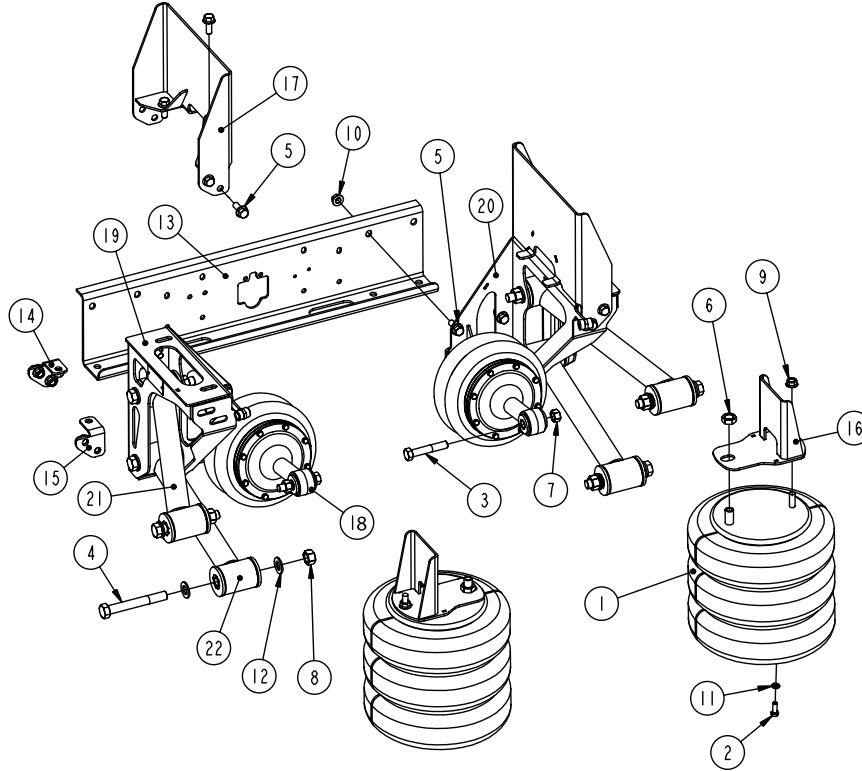

# DURALIFT II 13.2K SELF-STEER

Link Part Number: 8A000715 - Non-Current

**REPLACEMENT  
KIT PART  
NUMBERS:**

ARM BUSHING KIT:  
800A0133

**IMPORTANT NOTES:**

1. MULTIPLE OPTIONS  
EXIST—CALL FOR  
DETAILS.

# DURALIFT 13.2K SELF-STEER

Link Part Number: 830A0306 - Non-Current

Axle Assembly for 8A000715 Suspension

**REPLACEMENT  
KIT PART  
NUMBERS:**

KING PIN KIT:  
84001934

SHOCK KIT:  
12100015

ITEM	PART NO	PART DESCRIPTION	QTY
1	12100012	SHOCK ABSORBER, WIDE BODY .....	2
2	140B2420	3/4 X 2 1/2 UNC HEX CAP SCR (GR 8) O&P .....	2
3	140D1636	1/2 X 4 1/2 UNF HEX CAP SCR (GR 8) O&P .....	4
4	140D2018	5/8 X 2 1/4 UNF HEX CAP SCR (GR 8) O&P .....	14
5	14752000	5/8 UNF HEX JAM NUT .....	2
6	14762406	3/4 UNC HEX TOP LOCK NUT (GR C) O&P .....	2
7	14771606	1/2 UNF HEX TOP LOCK NUT (GR C) O&P .....	4
8	14772006	5/8 UNF HEX TOP LOCK NUT (GR C) O&P .....	14
9	14801404	7/16 UNC TOP LOCK FL NUT (GR G) O&P .....	2
10	14871600	1/2 TYPE A PLAIN WASHER .....	4
11	14882003	5/8 SAE PLAIN WASHER, OIL&PHOS .....	28
12	80000009	BUSHING-SHOCK, ACETAL .....	4
13	80001919	SPACER-MOUNT, SHOCK .....	4
14	83000078	TAB-MOUNT, SHOCK .....	2
15	830A0305	AXLE-FAB., 13K DURALIFT 2 .....	1
16	84001038	ASSEMBLY-ROD, TIE .....	1
17	84001243	INTEGRAL KNUCKLE .....	1
18	84001244	INTEGRAL KNUCKLE .....	1
19	84001435	BEARING-THRUST .....	2
20	84001607	ASSEMBLY-BRAKE, 15X 4L .....	1
21	84001608	ASSEMBLY-BRAKE, 15X 4R .....	1
22	84001696	NUT-HEX, SLOTTED, .88 .....	2
23	84001731	BOLT-STOP, STEERING .....	2
24	84001901	FITTING-GREASE .....	4
25	84001902	CAP-KNUCKLE .....	4
26	84001903	SHIM (.030) .....	2
27	84001904	SHIM (.010) .....	2
28	84001905	SHIM (.005) .....	2
29	84001912	PIN, COTTER .....	2
30	84001928	PIN-DRAW, LOCKING .....	2
31	84002020	PIN-KING, DANA .....	2
32	84002021	BUSHING-KNUCKLE .....	4
33	84002022	SEAL-KNUCKLE .....	4