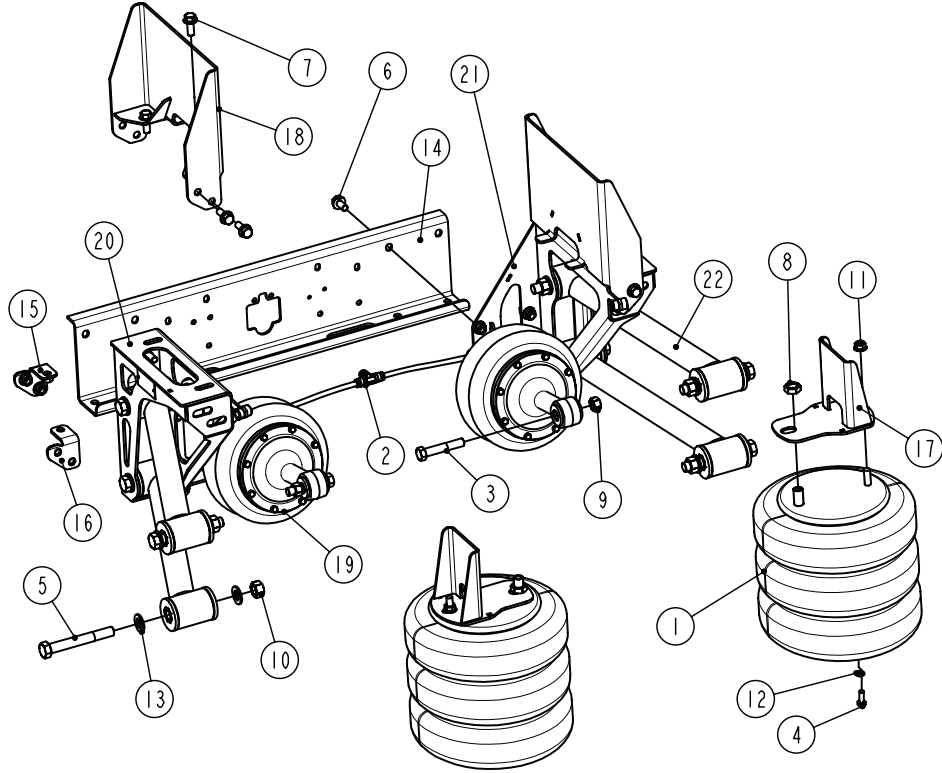

# DURALIFT II 13.2K SELF-STEER

Link Part Number: 8A000712- Non-Current

**REPLACEMENT  
KIT PART  
NUMBERS:**

ARM BUSHING KIT:  
800A0133

**IMPORTANT NOTES:**

1. MULTIPLE OPTIONS  
EXIST—CALL FOR  
DETAILS.

# DURALIFT II 13.2K SELF-STEER

Link Part Number: 830A0304 - Non-Current

Axle Assembly for 8A000712 Suspension

**REPLACEMENT  
KIT PART  
NUMBERS:**

KING PIN KIT:  
84001934

SHOCK KIT:  
12100015

ITEM	PART NO	PART DESCRIPTION	QTY
1	12100012	SHOCK ABSORBER, WIDE BODY 2	
2	140B2420	3/4 X 2 1/2 UNC HEX CAP SCR (GR 8) O&P .....	2
3	140D1636	1/2 X 4 1/2 UNF HEX CAP SCR (GR 8) O&P .....	4
4	140D2018	5/8 X 2 1/4 UNF HEX CAP SCR (GR 8) O&P .....	14
5	14752000	5/8 UNF HEX JAM NUT .....	2
6	14762406	3/4 UNC HEX TOP LOCK NUT (GR C) O&P .....	2
7	14771606	1/2 UNF HEX TOP LOCK NUT (GR C) O&P .....	4
8	14772006	5/8 UNF HEX TOP LOCK NUT (GR C) O&P .....	14
9	14801404	7/16 UNC TOP LOCK FL NUT (GR G) O&P .....	2
10	14871600	1/2 TYPE A PLAIN WASHER .....	4
11	14882003	5/8 SAE PLAIN WASHER, OIL&PHOS .....	28
12	80000009	BUSHING-SHOCK, ACETAL .....	4
13	80001919	SPACER-MOUNT, SHOCK .....	4
14	83000078	TAB-MOUNT, SHOCK .....	2
15	830A0302	AXLE-FAB., 13K DURALIFT 2 .....	1
16	84001038	ASSEMBLY-ROD, TIE .....	1
17	84001243	INTEGRAL KNUCKLE .....	1
18	84001244	INTEGRAL KNUCKLE .....	1
19	84001435	BEARING-THRUST .....	2
20	84001607	ASSEMBLY-BRAKE, 15X 4L .....	1
21	84001608	ASSEMBLY-BRAKE, 15X 4R .....	1
22	84001731	BOLT-STOP, STEERING .....	2
23	84001901	FITTING-GREASE .....	4
24	84001902	CAP-KNUCKLE .....	4
25	84001903	SHIM (.030) .....	2
26	84001904	SHIM (.010) .....	2
27	84001905	SHIM (.005) .....	2
28	84001912	PIN, COTTER .....	2
29	84001928	PIN-DRAW, LOCKING .....	2
30	84002020	PIN-KING, DANA .....	2
31	84002021	BUSHING-KNUCKLE .....	4
32	84002022	SEAL-KNUCKLE .....	4