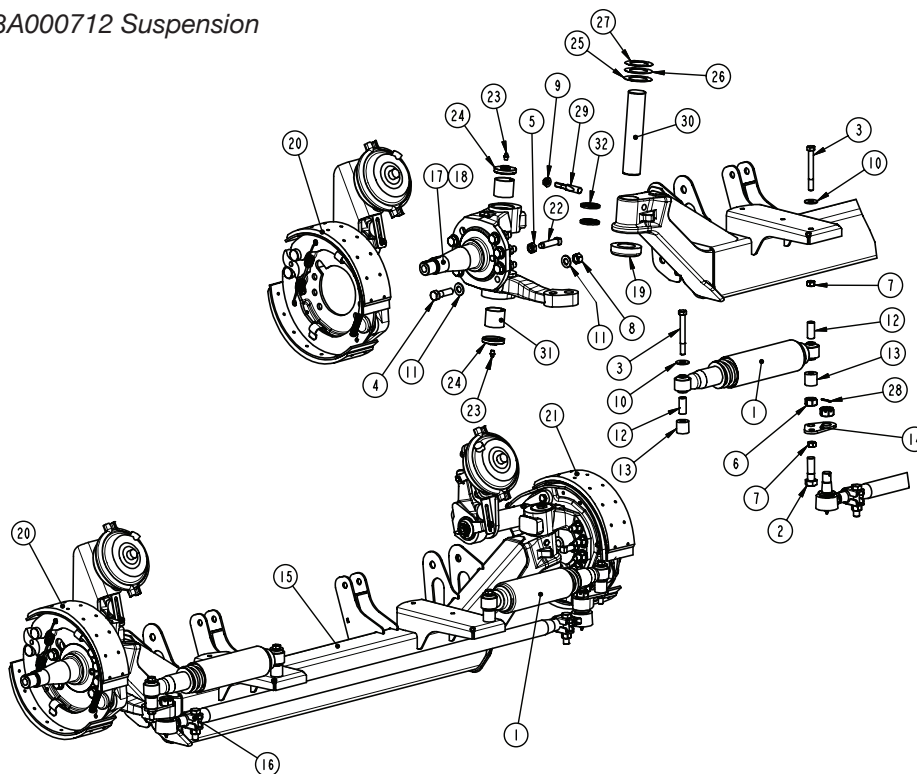

# DURALIFT II 13.2K SELF-STEER

Link Part Number: 8A000712- Non-Current

**REPLACEMENT  
KIT PART  
NUMBERS:**

ARM BUSHING KIT:  
800A0133

**IMPORTANT NOTES:**

1. MULTIPLE OPTIONS  
EXIST—CALL FOR  
DETAILS.

# DURALIFT II 13.2K SELF-STEER

Link Part Number: 830A0304 - Non-Current

Axle Assembly for 8A000712 Suspension

**REPLACEMENT  
KIT PART  
NUMBERS:**

KING PIN KIT:  
84001934

SHOCK KIT:  
12100015

ITEM	PART NO	PART DESCRIPTION	QTY
1	12100012	SHOCK ABSORBER, WIDE BODY 2	
2	140B2420	3/4 X 2 1/2 UNC HEX CAP SCR (GR 8) O&P .....	2
3	140D1636	1/2 X 4 1/2 UNF HEX CAP SCR (GR 8) O&P .....	4
4	140D2018	5/8 X 2 1/4 UNF HEX CAP SCR (GR 8) O&P .....	14
5	14752000	5/8 UNF HEX JAM NUT .....	2
6	14762406	3/4 UNC HEX TOP LOCK NUT (GR C) O&P .....	2
7	14771606	1/2 UNF HEX TOP LOCK NUT (GR C) O&P .....	4
8	14772006	5/8 UNF HEX TOP LOCK NUT (GR C) O&P .....	14
9	14801404	7/16 UNC TOP LOCK FL NUT (GR G) O&P .....	2
10	14871600	1/2 TYPE A PLAIN WASHER .....	4
11	14882003	5/8 SAE PLAIN WASHER, OIL&PHOS .....	28
12	80000009	BUSHING-SHOCK, ACETAL .....	4
13	80001919	SPACER-MOUNT, SHOCK .....	4
14	83000078	TAB-MOUNT, SHOCK .....	2
15	830A0302	AXLE-FAB., 13K DURALIFT 2 .....	1
16	84001038	ASSEMBLY-ROD, TIE .....	1
17	84001243	INTEGRAL KNUCKLE .....	1
18	84001244	INTEGRAL KNUCKLE .....	1
19	84001435	BEARING-THRUST .....	2
20	84001607	ASSEMBLY-BRAKE, 15X 4L .....	1
21	84001608	ASSEMBLY-BRAKE, 15X 4R .....	1
22	84001731	BOLT-STOP, STEERING .....	2
23	84001901	FITTING-GREASE .....	4
24	84001902	CAP-KNUCKLE .....	4
25	84001903	SHIM (.030) .....	2
26	84001904	SHIM (.010) .....	2
27	84001905	SHIM (.005) .....	2
28	84001912	PIN, COTTER .....	2
29	84001928	PIN-DRAW, LOCKING .....	2
30	84002020	PIN-KING, DANA .....	2
31	84002021	BUSHING-KNUCKLE .....	4
32	84002022	SEAL-KNUCKLE .....	4