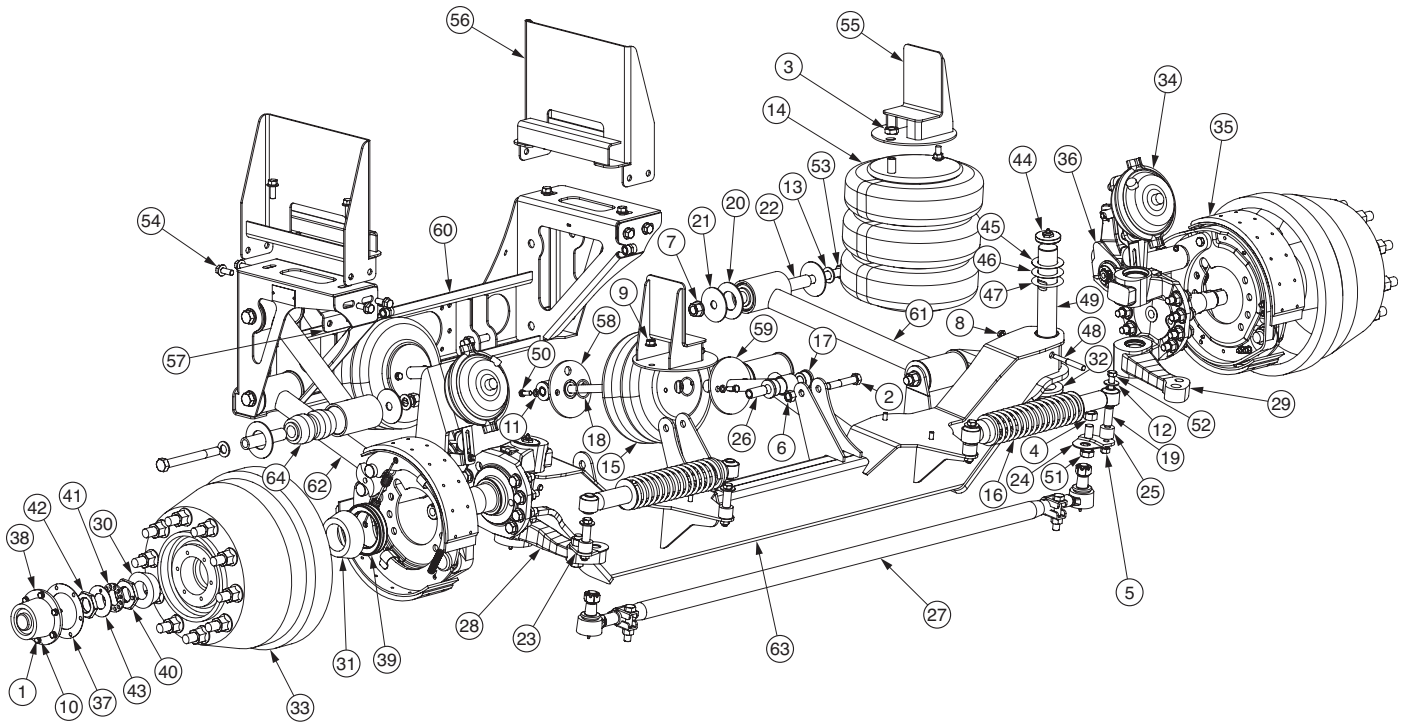

# DURALIFT 13K SELF-STEER

Link Part Number: 8A000467 - Non-Current

## REPLACEMENT KIT PART NUMBERS:

ARM BUSHING KIT:  
800A0077

KING PIN KIT:  
84001931

ACTUATOR ASSEMBLY:  
800A0087