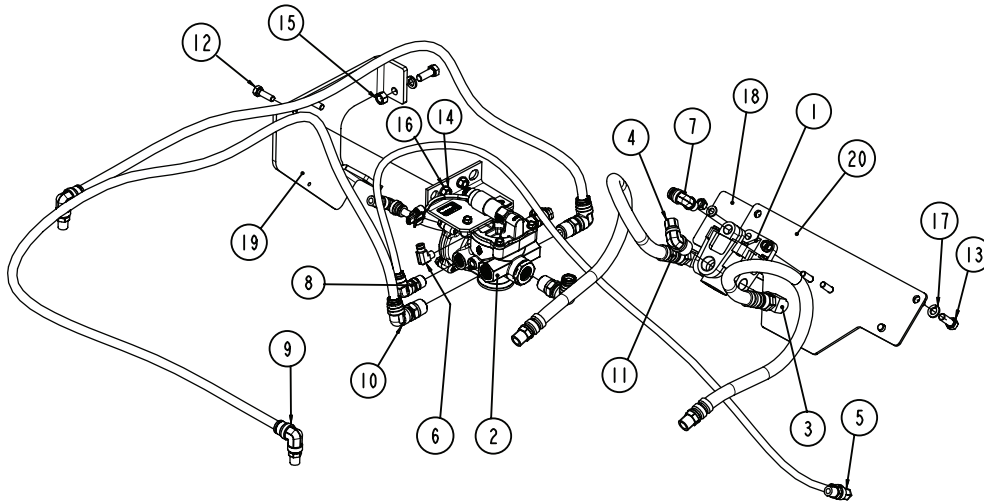

AIR CONTROL KITS

Integrated Electric Over Air GT Control Kit - 800A0265 - **Current**

Fits - DuraMax 20K

800A0265

ITEM	PART NO	PART DESCRIPTION	QTY
1	13010508	RELAY VALVE, RG-2, MIDLAND	1
2	13010571	LIFT AXLE CONTROL MODULE	1
3	13022102	ELBOW, 90 STREET (3/8-NPT)	2
4	13024041	ELBOW-3/8 TB, 1/2 M-NPT	1
5	13025094	ELBOW-SWIV, 3/8 TB, 1/4 M-NPT	2
6	13025100	ELBOW, 1/4 TB 1/8 M-NPT, PUSH-IN DOT	1
7	13025104	ELBOW-3/8 TB, 1/4 M-NPT	1
8	13025095	ELBOW-SWIV 90 - 3/8" TB X 3/8" MNPT DOT	2
9	13025097	ELBOW-SWIV, 1/2 TB, 1/4 M-NPT	2
10	13025099	ELBOW-SWIV 90 - 1/2" TB X 1/2" MNPT DOT	3
11	13029972	ASSEMBLY-AIR BRAKE HOSE (26 IN.)	2
12	140B1008	5/16 X 1 UNC HEX CAP SCR (GR 8) O&P	4
13	140B1208	3/8 X 1 UNC HEX CAP SCR (GR 8) O&P	6
14	14701000	5/16 UNC HEX NUT (GR B)	4
15	14701200	3/8 UNC HEX NUT (GR B)	2
16	14851000	5/16 LOCK WASHER	4
17	14851200	3/8 LOCK WASHER	6
18	80002131	MOUNT PLATE, BRAKE VALVE	1
19	80002133	BRACKET, VALVE MOUNTING	1
20	800A0262	MOUNT PLATE WELDMNT, BRAKE VALVE	1

Parts Kit 800A0267 is included in 800A0265

800A0267

ITEM	PART NO	PART DESCRIPTION	QTY
1	13010084	VALVE-PRESSURE PROTECTION	1
2	13022123	STREET TEE, 1/4 F-NPT 1/4 M-NPT	1
3	13025046	CONNECTOR, 1/4 TB 1/4 M-NPT	1
4	13025051	CONNECTOR-MALE, 1/2 TB, 1/4 NPT	1
5	13501018	AIR CONTROL ASSEMBLY	1
6	15001318	PLATE-SWITCH, LIFT	1
7	15050350	SWITCH-TOGGLE	1
8	15060081	NYLON CABLE TIE, 11" LONG	14