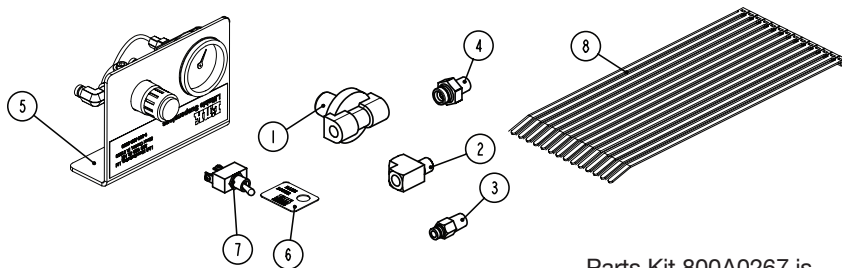

AIR CONTROL KITS

Integrated Electric Over Air GT Control Kit - 800A0265 - **Current**

Fits - DuraMax 20K

800A0265

ITEM	PART NO	PART DESCRIPTION	QTY
1	13010508	RELAY VALVE, RG-2, MIDLAND	1
2	13010571	LIFT AXLE CONTROL MODULE	1
3	13022102	ELBOW, 90 STREET (3/8-NPT)	2
4	13024041	ELBOW-3/8 TB, 1/2 M-NPT	1
5	13025094	ELBOW-SWIV, 3/8 TB, 1/4 M-NPT	2
6	13025100	ELBOW, 1/4 TB 1/8 M-NPT, PUSH-IN DOT	1
7	13025104	ELBOW-3/8 TB, 1/4 M-NPT	1
8	13025095	ELBOW-SWIV 90 - 3/8" TB X 3/8" MNPT DOT	2
9	13025097	ELBOW-SWIV, 1/2 TB, 1/4 M-NPT	2
10	13025099	ELBOW-SWIV 90 - 1/2" TB X 1/2" MNPT DOT	3
11	13029972	ASSEMBLY-AIR BRAKE HOSE (26 IN.)	2
12	140B1008	5/16 X 1 UNC HEX CAP SCR (GR 8) O&P	4
13	140B1208	3/8 X 1 UNC HEX CAP SCR (GR 8) O&P	6
14	14701000	5/16 UNC HEX NUT (GR B)	4
15	14701200	3/8 UNC HEX NUT (GR B)	2
16	14851000	5/16 LOCK WASHER	4
17	14851200	3/8 LOCK WASHER	6
18	80002131	MOUNT PLATE, BRAKE VALVE	1
19	80002133	BRACKET, VALVE MOUNTING	1
20	800A0262	MOUNT PLATE WELDMNT, BRAKE VALVE	1

Parts Kit 800A0267 is included in 800A0265

800A0267

ITEM	PART NO	PART DESCRIPTION	QTY
1	13010084	VALVE-PRESSURE PROTECTION	1
2	13022123	STREET TEE, 1/4 F-NPT 1/4 M-NPT	1
3	13025046	CONNECTOR, 1/4 TB 1/4 M-NPT	1
4	13025051	CONNECTOR-MALE, 1/2 TB, 1/4 NPT	1
5	13501018	AIR CONTROL ASSEMBLY	1
6	15001318	PLATE-SWITCH, LIFT	1
7	15050350	SWITCH-TOGGLE	1
8	15060081	NYLON CABLE TIE, 11" LONG	14