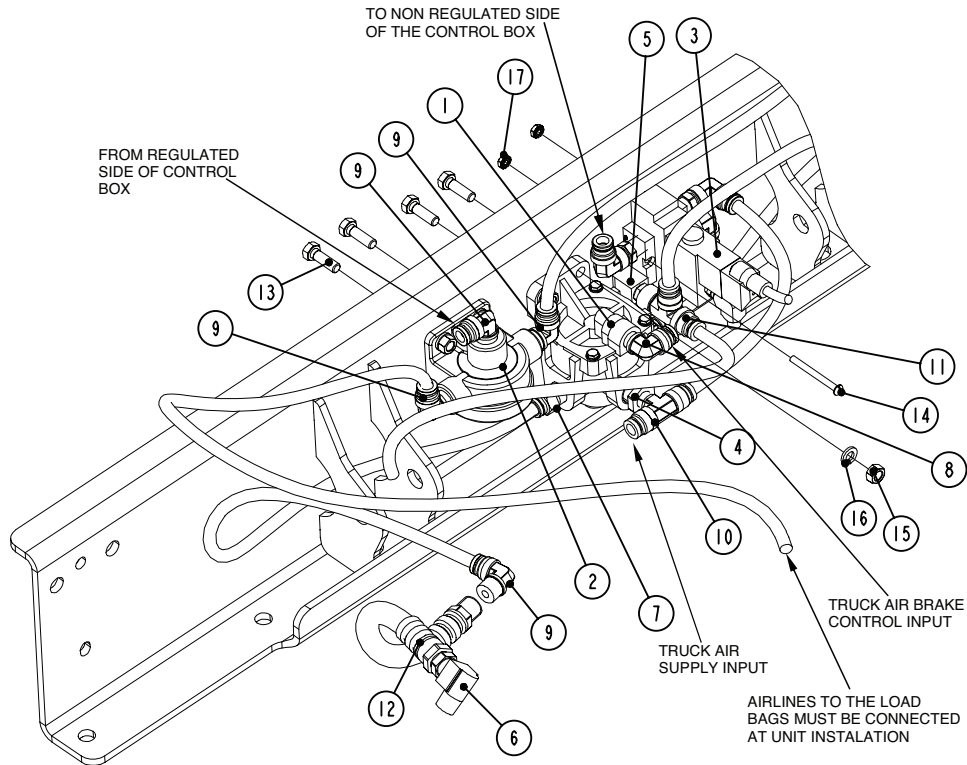

# AIR CONTROL KITS

Integrated Air Kit - 800A0168 & 800A0169 - **Current**

Fits Part Numbers - 8A000684 and 8A000728

800A0168  
800A0169

ITEM	PART NO	PART DESCRIPTION	QTY	QTY
1	13010508	RELAY VALVE, RG-2, MIDLAND .....	1	1
2	13010546	VALVE-QUICK RELEASE .....	1	1
3	13010555	VALVE-SOLENOID, 4 WAY, 12 V .....	1	1
4	13022018	BUSHING-REDUCER, 1/2 M-NPT - 1/4 F-NPT .....	1	1
5	13022099	ELBOW, 90 STREET (1/4-NPT) .....	1	1
6	13022102	ELBOW, 90 STREET (3/8-NPT) .....	2	2
7	13025050	CONNECTOR-MALE, 3/8 TB, 3/8 NPT .....	2	2
8	13025104	ELBOW-3/8 TB, 1/4 M-NPT .....	1	1
9	13025105	ELBOW-3/8 TB, 3/8 M-NPT .....	5	5
10	13025143	TEE-BRANCH, 1/4 M-NPT, 3/8 TUBE .....	1	1
11	13025132	TEE-RUN, 1/4 M-NPT, 3/8 TUBE .....	1	1
12	13029972	ASSEMBLY-AIR BRAKE HOSE (26 IN.) .....	2	2
13	140B1008	5/16 X 1 UNC HEX CAP SCR (GR 8) O&P .....	4	4
14	144N0B16	10-32 X 2 ROUND HEAD MACH. SCREW .....	2	2
15	14701004	5/16 UNC HEX NUT (GR B) O&P .....	4	4
16	14851004	5/16 LOCK WASHER OIL&PHOS .....	4	4
17	15060042	10-32 KEP NUT .....	2	2
18	800A0303	FOR STANDARD AIR CONTROL BOX - LOOSE PARTS KIT (SEE PG 41).....	1	-
19	800A0304	FOR STANDARD AIR CONTROL BOX - LOOSE PARTS KIT (SEE PG 41).....	-	1