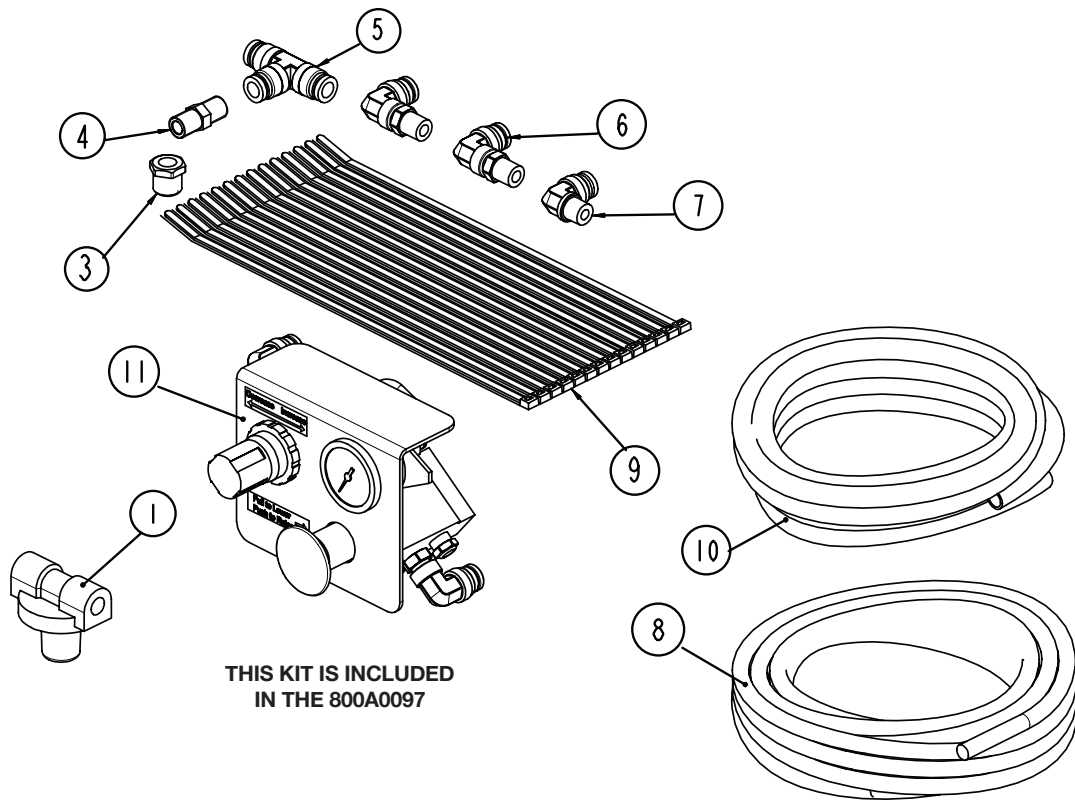

AIR CONTROL KIT

Integrated Air Control Kit - 800A0097 - **Current**

Fits - DuraMax 20K

800A0097

ITEM	PART NO	PART DESCRIPTION	QTY
1	13010508	RELAY VALVE, RG-2, MIDLAND	1
2	13010554	VALVE-QUICK RELEASE	2
3	13022102	ELBOW, 90 STREET (3/8-NPT)	2
4	13024041	ELBOW-3/8 TB, 1/2 M-NPT	1
5	13025104	ELBOW-3/8 TB, 1/4 M-NPT	3
6	13025105	ELBOW-3/8 TB, 3/8 M-NPT	6
7	13029972	ASSEMBLY-AIR BRAKE HOSE (26 IN.)	2
8	140B1008	5/16 X 1 UNC HEX CAP SCR (GR 8) O&P	6
9	140B1208	3/8 X 1 UNC HEX CAP SCR (GR 8) O&P	4
10	14701004	5/16 UNC HEX NUT (GR B) O&P	6
11	14851004	5/16 LOCK WASHER OIL&PHOS	6
12	14851200	3/8 LOCK WASHER	4
13	800A0099	PANEL-MOUNT, VALVE.....	1
14	800A0306	INSTALLATION KIT (SEE PG 42).....	1

PARTS KIT

Parts Kit - 800A0306 - Current

THIS KIT IS INCLUDED
IN THE 800A0097

800A0306

ITEM	PART NO	PART DESCRIPTION	QTY
1	13010084	VALVE-PRESSURE PROTECTION	1
3	13022016	BUSHING-REDUCER 3/8 M-NPT TO 1/4 F-NPT	1
4	13022065	HEX NIPPLE, 1/4 M-NPT	1
5	13025061	TEE-UNION, 3/8 TUBE	1
6	13025094	ELBOW-SWIV, 3/8 TB, 1/4 M-NPT	2
7	13025104	ELBOW-3/8 TB, 1/4 M-NPT	1
8	13034000	3/8 AIRLINE	77.6 FT
9	15060081	NYLON CABLE TIE, 11" LONG	14
10	15092000	0.375 CORRUGATED LOOM (120.0")	10.0 FT
11	800A0307	CONTROL PANEL, AIR/AIR (SEE PG 54 FOR PARTS)	1