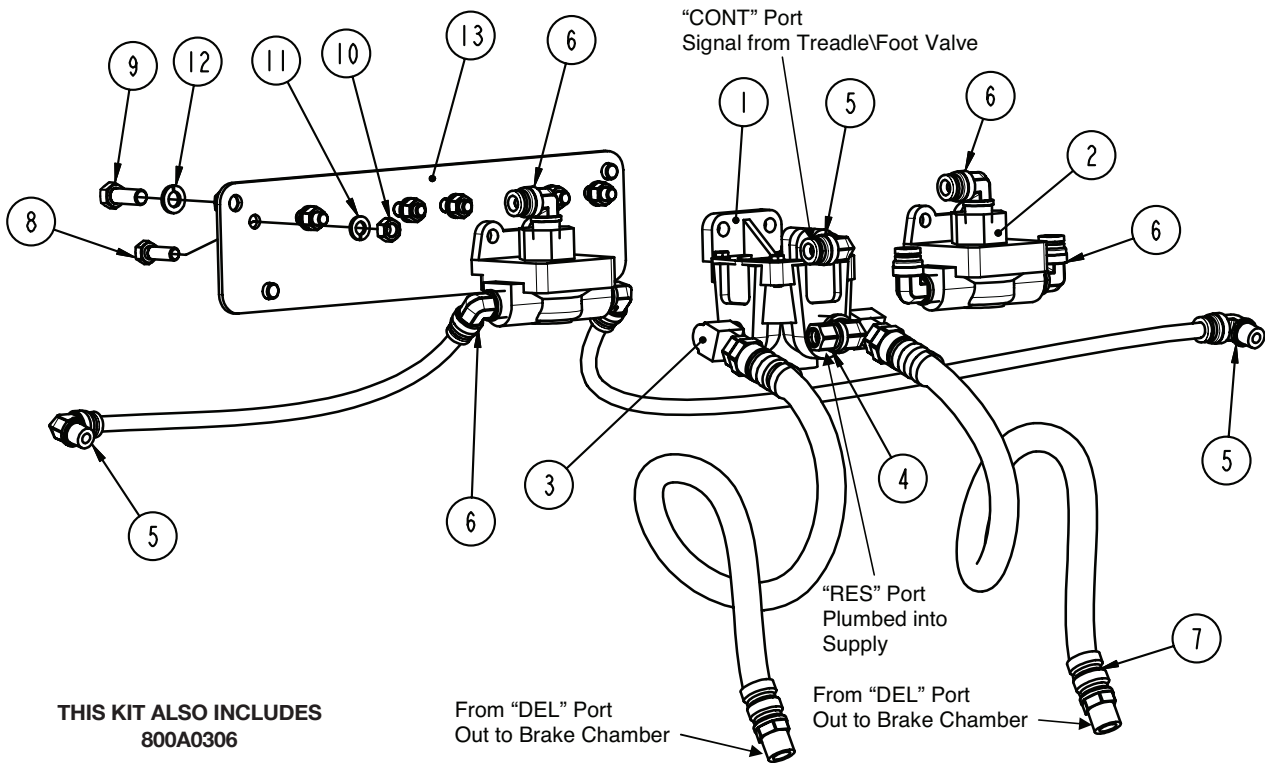

AIR CONTROL KIT

Integrated Air Control Kit - 800A0097 - **Current**

Fits - DuraMax 20K

800A0097

ITEM	PART NO	PART DESCRIPTION	QTY
1	13010508	RELAY VALVE, RG-2, MIDLAND	1
2	13010554	VALVE-QUICK RELEASE	2
3	13022102	ELBOW, 90 STREET (3/8-NPT)	2
4	13024041	ELBOW-3/8 TB, 1/2 M-NPT	1
5	13025104	ELBOW-3/8 TB, 1/4 M-NPT	3
6	13025105	ELBOW-3/8 TB, 3/8 M-NPT	6
7	13029972	ASSEMBLY-AIR BRAKE HOSE (26 IN.)	2
8	140B1008	5/16 X 1 UNC HEX CAP SCR (GR 8) O&P	6
9	140B1208	3/8 X 1 UNC HEX CAP SCR (GR 8) O&P	4
10	14701004	5/16 UNC HEX NUT (GR B) O&P	6
11	14851004	5/16 LOCK WASHER OIL&PHOS	6
12	14851200	3/8 LOCK WASHER	4
13	800A0099	PANEL-MOUNT, VALVE.....	1
14	800A0306	INSTALLATION KIT (SEE PG 42).....	1

PARTS KIT

Parts Kit - 800A0306 - Current

THIS KIT IS INCLUDED
IN THE 800A0097

800A0306

ITEM	PART NO	PART DESCRIPTION	QTY
1	13010084	VALVE-PRESSURE PROTECTION	1
3	13022016	BUSHING-REDUCER 3/8 M-NPT TO 1/4 F-NPT	1
4	13022065	HEX NIPPLE, 1/4 M-NPT	1
5	13025061	TEE-UNION, 3/8 TUBE	1
6	13025094	ELBOW-SWIV, 3/8 TB, 1/4 M-NPT	2
7	13025104	ELBOW-3/8 TB, 1/4 M-NPT	1
8	13034000	3/8 AIRLINE	77.6 FT
9	15060081	NYLON CABLE TIE, 11" LONG	14
10	15092000	0.375 CORRUGATED LOOM (120.0")	10.0 FT
11	800A0307	CONTROL PANEL, AIR/AIR (SEE PG 54 FOR PARTS)	1