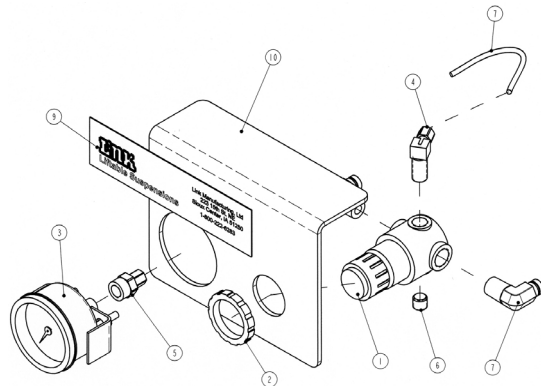

# AIR CONTROL KITS

GT Air Control Kit - 13501019 - **Current**

Fits - All Non-Steer & Non-Current Self-Steer Applications

13501019

ITEM	PART NO	PART DESCRIPTION	QTY
1	13010084	VALVE-PRESSURE PROTECTION .....	1
2	13010571	LIFT AXLE CONTROL MODULE .....	1
3	13025100	ELBOW, 1/4 TB 1/8 M-NPT, PUSH-IN DOT .....	1
4	13025095	ELBOW-SWIV 90 - 3/8" TB X 3/8 MNPT DOT .....	2
5	13025099	ELBOW-SWIV 90 - 1/2" TB X 1/2 MNPT DOT .....	3
6	13501018	AIR CONTROL ASSEMBLY .....	1
7	15001318	PLATE-SWITCH, LIFT .....	1
8	15050350	SWITCH-TOGGLE .....	1
9	15050351	RELAY .....	1
10	15050353	CONNECTOR-PUSH-ON, FEMALE .....	4
11	15050354	RELAY BASE .....	1

13501018

ITEM	PART NO	PART DESCRIPTION	QTY
1	13010504	REGULATOR - AIR PRESSURE.....	1
2	13010505	PANEL NUT .....	1
3	13010506	GAUGE - AIR PRESSURE.....	1
4	13020101	MALE ELBOW, 1/8 TB 1/8 M-NPT.....	1
5	13021044	CONNECTOR, 1/8 TB 1/8 F-NPT .....	1
6	13029990	HEX SOCKET PLUG - 1/8 M-NPT, STEEL .....	1
7	13025101	ELBOW, 1/4 TB 1/4 M-NPT DOT .....	2
8	13031000	AIRLINE, 0.125 BULK NYLON .....	.5 FT
9	15001320	DECAL - LIFTABLE SUSPENSIONS .....	1
10	80001915	PANEL, CONTROL .....	1