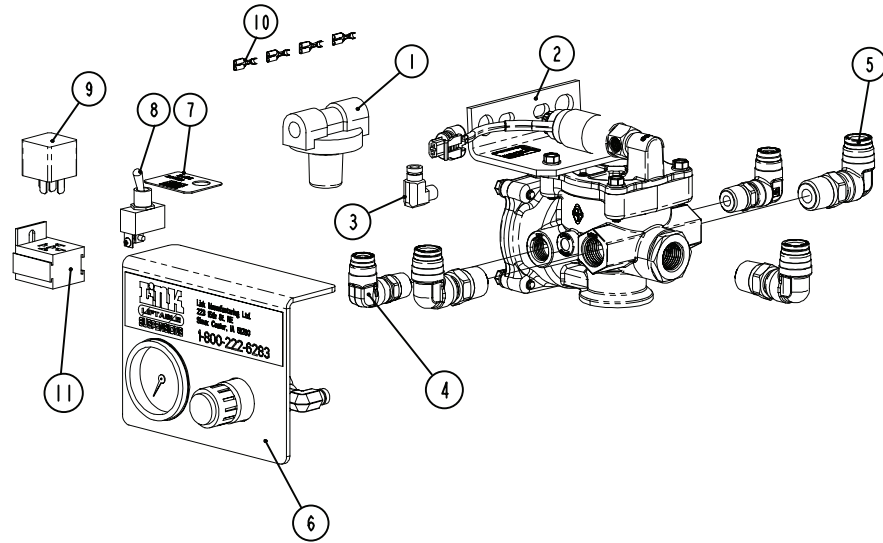

# AIR CONTROL KITS

GT Air Control Kit - 13501019 - **Current**

Fits - All Non-Steer & Non-Current Self-Steer Applications

13501019

ITEM	PART NO	PART DESCRIPTION	QTY
1	13010084	VALVE-PRESSURE PROTECTION .....	1
2	13010571	LIFT AXLE CONTROL MODULE .....	1
3	13025100	ELBOW, 1/4 TB 1/8 M-NPT, PUSH-IN DOT .....	1
4	13025095	ELBOW-SWIV 90 - 3/8" TB X 3/8 MNPT DOT .....	2
5	13025099	ELBOW-SWIV 90 - 1/2" TB X 1/2 MNPT DOT .....	3
6	13501018	AIR CONTROL ASSEMBLY .....	1
7	15001318	PLATE-SWITCH, LIFT .....	1
8	15050350	SWITCH-TOGGLE .....	1
9	15050351	RELAY .....	1
10	15050353	CONNECTOR-PUSH-ON, FEMALE .....	4
11	15050354	RELAY BASE .....	1

13501018

ITEM	PART NO	PART DESCRIPTION	QTY
1	13010504	REGULATOR - AIR PRESSURE.....	1
2	13010505	PANEL NUT .....	1
3	13010506	GAUGE - AIR PRESSURE.....	1
4	13020101	MALE ELBOW, 1/8 TB 1/8 M-NPT.....	1
5	13021044	CONNECTOR, 1/8 TB 1/8 F-NPT .....	1
6	13029990	HEX SOCKET PLUG - 1/8 M-NPT, STEEL .....	1
7	13025101	ELBOW, 1/4 TB 1/4 M-NPT DOT .....	2
8	13031000	AIRLINE, 0.125 BULK NYLON .....	.5 FT
9	15001320	DECAL - LIFTABLE SUSPENSIONS .....	1
10	80001915	PANEL, CONTROL .....	1