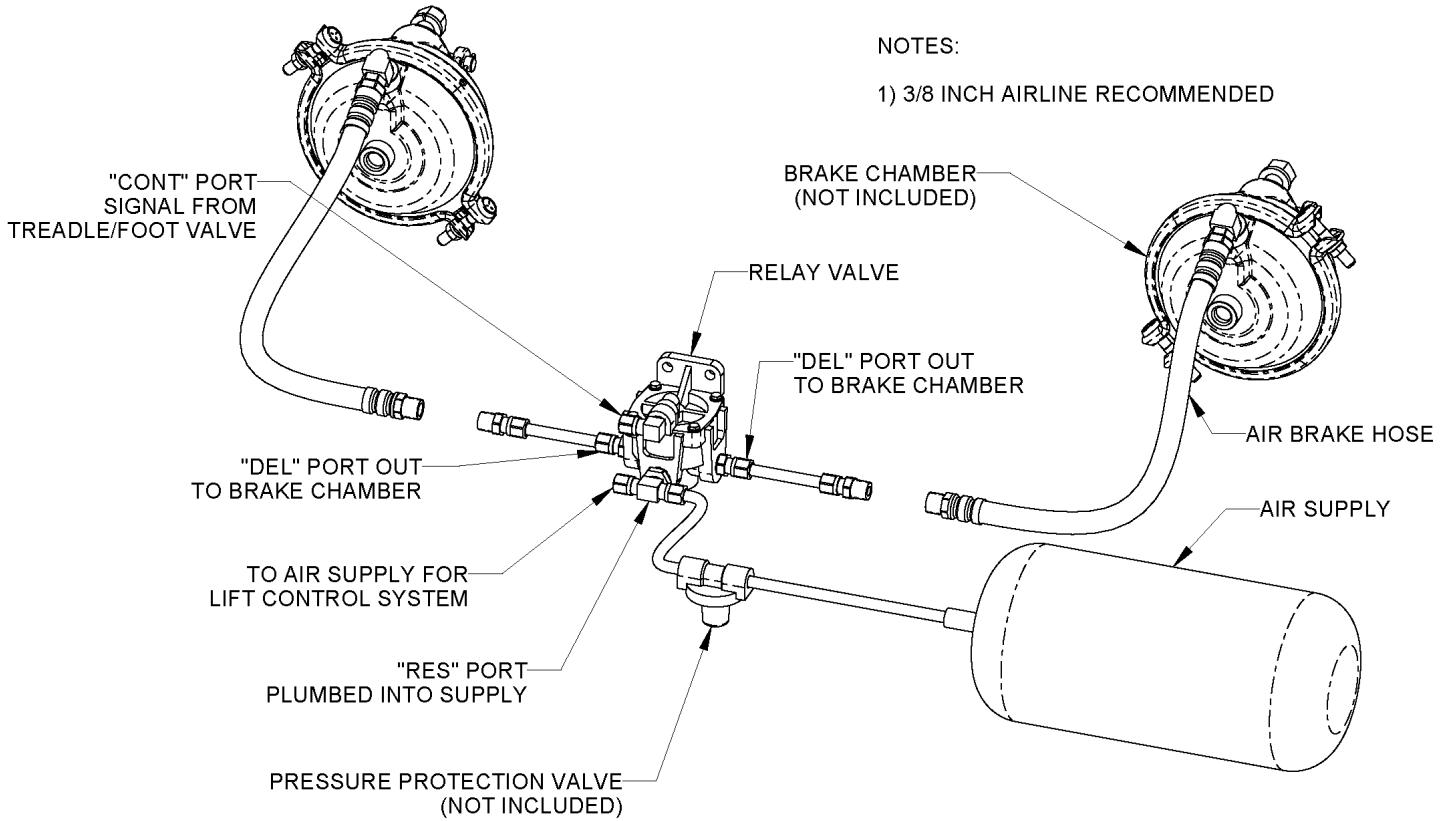

LINK® Auxiliary Suspensions

INSTALLATION KIT/ PARTS LIST 800A0014

ITEM	PART NUMBER	DESCRIPTION	QTY	ITEM	PART NUMBER	DESCRIPTION	QTY
1	13010508	RELAY VALVE, RG-2, MIDLAND	1	16	14701004	5/16 UNC HEX NUT (GR B) O&P	6
2	13022004	COUPLING-BULKHEAD, 3/8 F-NPT	2	17	14851004	5/16 LOCK WASHER OIL&PHOS	6
3	13022018	BUSHING-REDUCER, 1/2 M-NPT - 1/4 F-NPT	2	18	14871000	5/16 TYPE A PLAIN WASHER	6
4	13022065	HEX NIPPLE, 1/4 M-NPT	2	19	15050055	TERMINAL-RING, #10 STUD, 14-16	4
5	13022102	ELBOW, 90 STREET (3/8-NPT)	4	20	15051100	CONNECTOR-SLIDE, FEMALE, 14-16	5
6	13024021	ELBOW 45, 3/8 TB, 1/4 M-NPT, DOT	2	21	15051101	CONNECTOR-SLIDE, MALE 14-16	2
7	13024040	ELBOW-3/8 TB, 3/8 M-NPT	3	22	15051250	T-TAP, 14-18	2
8	13024073	CONNECTOR, 3/8 TB 1/4 M-NPT, DOT	4	23	15051505	WIRE-PRIMARY, 14 GA. GPT (BLACK) 30 FT.	1
9	13024074	CONNECTOR, 3/8 TB 3/8 M-NPT, DOT	6	24	15051868	FUSE-AUTOMOTIVE, 10 AMP	1
10	13025094	ELBOW-SWIV, 3/8 TB, 1/4 M-NPT	1	25	15051884	HOLDER-FUSE, AUTOMOTIVE, 14-18	1
11	13029972	ASSEMBLY-AIR BRAKE HOSE (26 IN.)	2	26	15060042	10-32 KEP NUT	4
12	13034G55	AIRLINE-NYLON, .375 O.D., 65.0' COIL	1	27	15060081	NYLON CABLE TIE, 11" LONG	25
13	140B1008	5/16 X 1 UNC HEX CAP SCR (GR 8) O&P	2	28	H15539	MALE BRANCH TEE, 3/8 TB 1/4 M-NPT, DOT	1
14	140B1012	5/16 X 1 1/2 UNC HEX CAP SCR (GR 8) O&P	4	29	H15582	MALE ELBOW, 3/8 TB 1/4 M-NPT, DOT	7
15	144N0B18	10-32 X 2 1/4 ROUND HEAD MACH. SCREW	4	30	H16564	TEE, 3/8 UNION, DOT	2

Link Mfg. Ltd.
223 15th St. N.E.
Sioux Center, IA USA
51250-2120
www.linkmfg.com

**QUESTIONS?
CALL CUSTOMER
SERVICE
1-800-222-6283**

BRAKE PLUMBING DIAGRAM

NOTES:

1) 3/8 INCH AIRLINE RECOMMENDED

LINK MANUFACTURING, LTD.
223 15TH ST. NE, SIOUX CENTER, IA 51250
1-800-222-6283 www.linkmfg.com