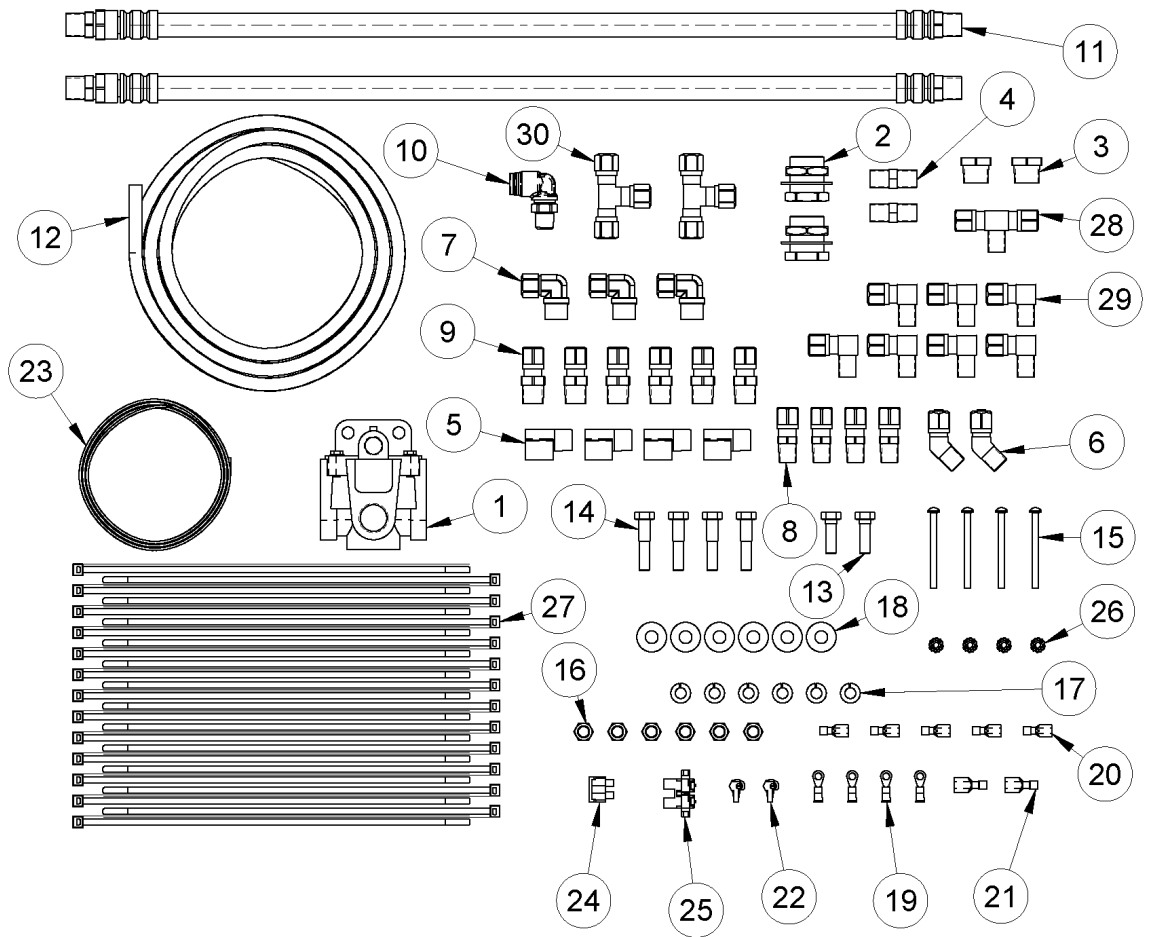

LINK® Auxiliary Suspensions

INSTALLATION KIT/ PARTS LIST 800A0014

ITEM	PART NUMBER	DESCRIPTION	QTY	ITEM	PART NUMBER	DESCRIPTION	QTY
1	13010508	RELAY VALVE, RG-2, MIDLAND	1	16	14701004	5/16 UNC HEX NUT (GR B) O&P	6
2	13022004	COUPLING-BULKHEAD, 3/8 F-NPT	2	17	14851004	5/16 LOCK WASHER OIL&PHOS	6
3	13022018	BUSHING-REDUCER, 1/2 M-NPT - 1/4 F-NPT	2	18	14871000	5/16 TYPE A PLAIN WASHER	6
4	13022065	HEX NIPPLE, 1/4 M-NPT	2	19	15050055	TERMINAL-RING, #10 STUD, 14-16	4
5	13022102	ELBOW, 90 STREET (3/8-NPT)	4	20	15051100	CONNECTOR-SLIDE, FEMALE, 14-16	5
6	13024021	ELBOW 45, 3/8 TB, 1/4 M-NPT, DOT	2	21	15051101	CONNECTOR-SLIDE, MALE 14-16	2
7	13024040	ELBOW-3/8 TB, 3/8 M-NPT	3	22	15051250	T-TAP, 14-18	2
8	13024073	CONNECTOR, 3/8 TB 1/4 M-NPT, DOT	4	23	15051505	WIRE-PRIMARY, 14 GA. GPT (BLACK) 30 FT.	1
9	13024074	CONNECTOR, 3/8 TB 3/8 M-NPT, DOT	6	24	15051868	FUSE-AUTOMOTIVE, 10 AMP	1
10	13025094	ELBOW-SWIV, 3/8 TB, 1/4 M-NPT	1	25	15051884	HOLDER-FUSE, AUTOMOTIVE, 14-18	1
11	13029972	ASSEMBLY-AIR BRAKE HOSE (26 IN.)	2	26	15060042	10-32 KEP NUT	4
12	13034G55	AIRLINE-NYLON, .375 O.D., 65.0' COIL	1	27	15060081	NYLON CABLE TIE, 11" LONG	25
13	140B1008	5/16 X 1 UNC HEX CAP SCR (GR 8) O&P	2	28	H15539	MALE BRANCH TEE, 3/8 TB 1/4 M-NPT, DOT	1
14	140B1012	5/16 X 1 1/2 UNC HEX CAP SCR (GR 8) O&P	4	29	H15582	MALE ELBOW, 3/8 TB 1/4 M-NPT, DOT	7
15	144N0B18	10-32 X 2 1/4 ROUND HEAD MACH. SCREW	4	30	H16564	TEE, 3/8 UNION, DOT	2

Link Mfg. Ltd.
223 15th St. N.E.
Sioux Center, IA USA
51250-2120
www.linkmfg.com

**QUESTIONS?
CALL CUSTOMER
SERVICE
1-800-222-6283**

BRAKE PLUMBING DIAGRAM

NOTES:

1) 3/8 INCH AIRLINE RECOMMENDED

LINK MANUFACTURING, LTD.
223 15TH ST. NE, SIOUX CENTER, IA 51250
1-800-222-6283 www.linkmfg.com