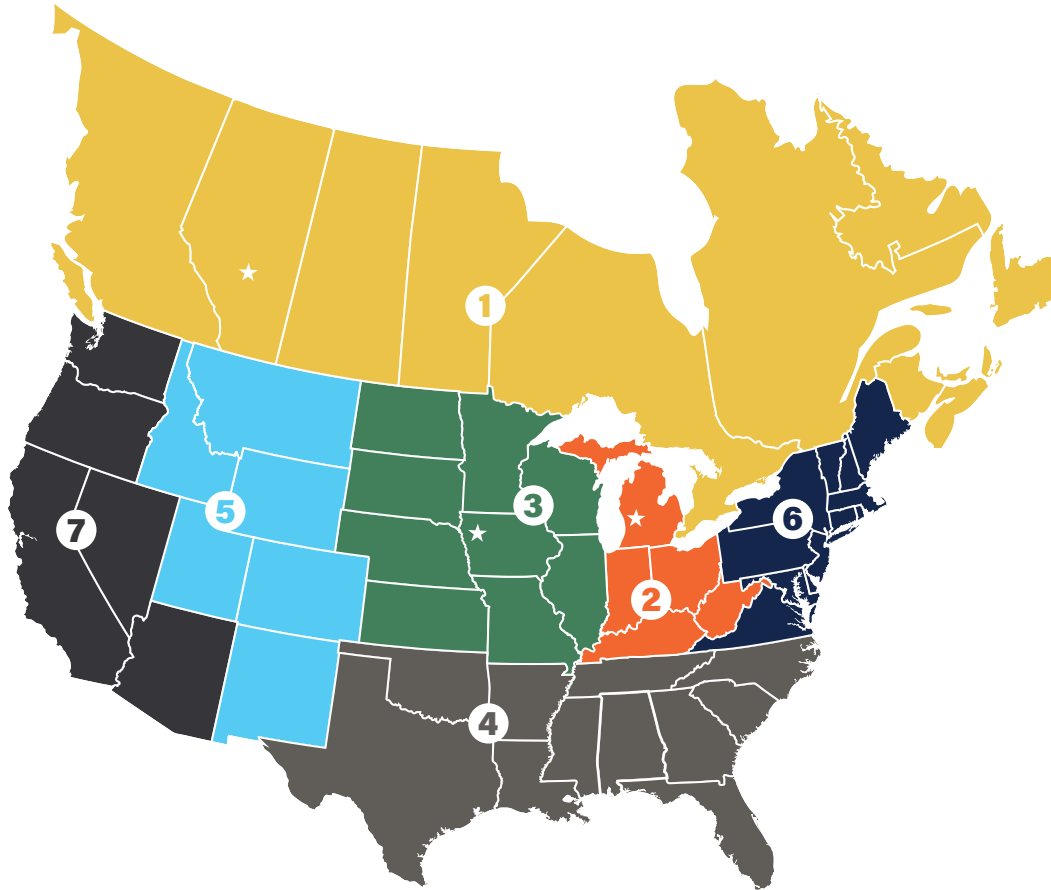

NORTH AMERICA REGIONAL SALES MAP - SUSPENSIONS

Product Support: Cabmate®, Auxiliary Suspensions, Chassis Suspensions & Cat's Eye®

REGION 1 - CANADA

ALAN KAMIES
800-222-6283 | akamles@linkmfg.com

REGION 2 - MID-AMERICA