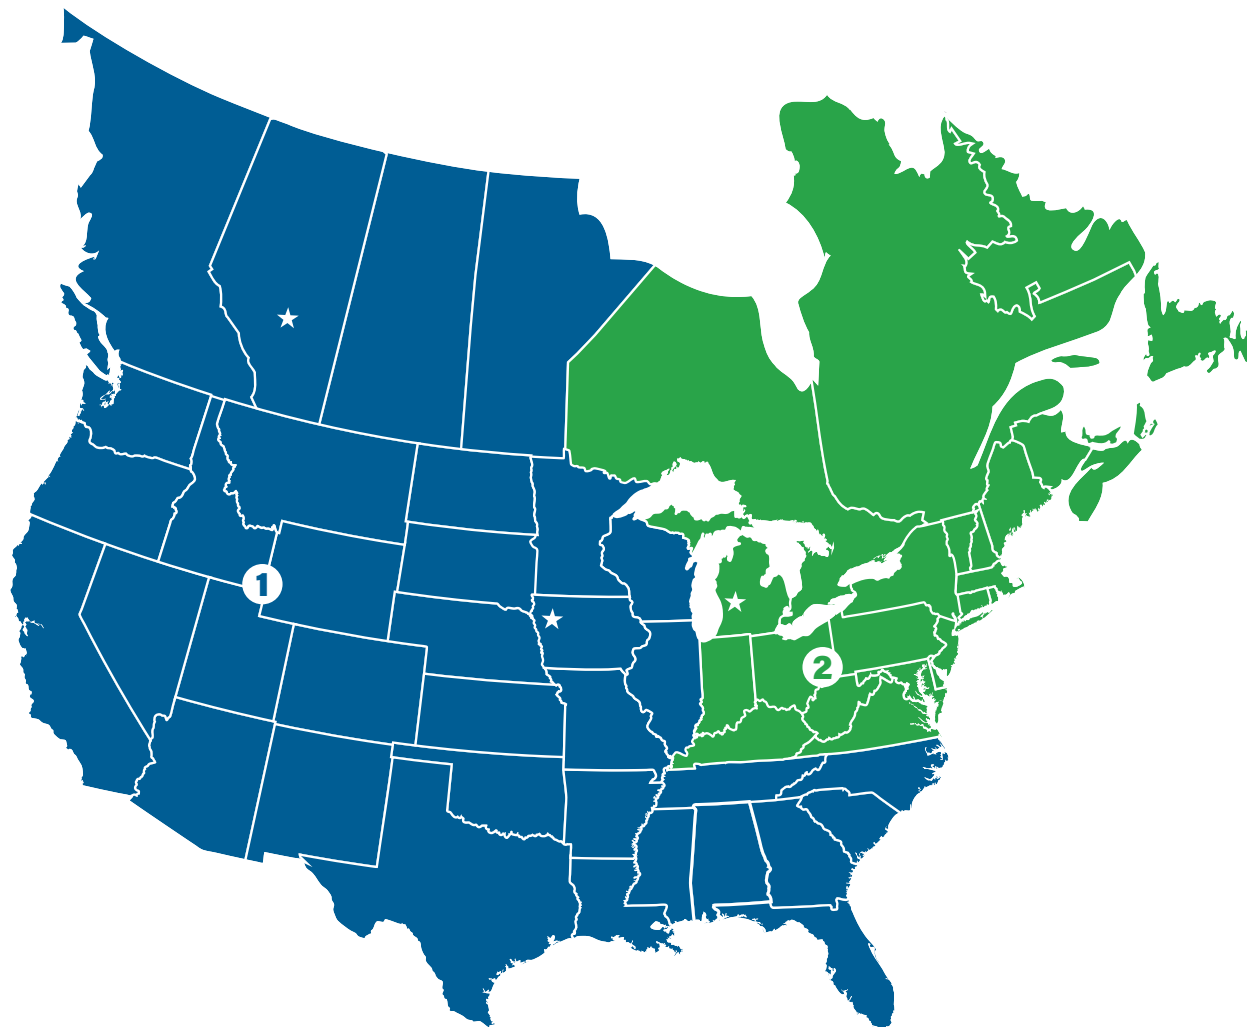

NORTH AMERICA REGIONAL SALES MAP - RAMPS

Product Support: Loading Ramps (Mounted, Portable, & Swivel)

REGION 1

LYNN BLAKE

636-248-5210

lblake@linkmfg.com

REGION 2

BEN LUCAS

223 15th St NE
Sioux Center, IA 51250

LINK - MICHIGAN

3650 Broadmoor Ave SE
Kentwood, MI 49512

LINK - CANADA

601 18th Ave
Nisku, AB T9E 7T7