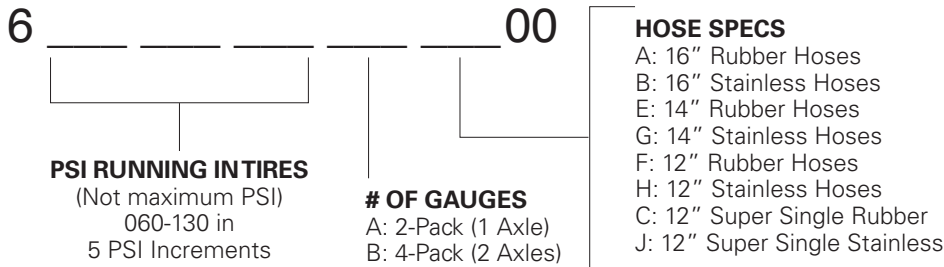

Cat's Eye[®]
TPMS

PRODUCT ORDERING GUIDE

HOW TO SELECT YOUR CAT'S EYE[®]

THE CAT'S EYE PART NUMBERING SYSTEM

EXAMPLE

6075BG00

- Your target tire pressure is 75 PSI
- You want a 4-Pack of gauges
- You want 14" Stainless Hoses